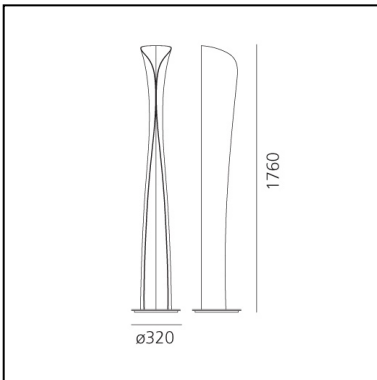

LUMINAIRE

- Watt: **44W**
- Voltage: **220V-240V**
- Delivered lumen output: **3831lm**
- CCT: **2700K**
- Efficiency: **90%**
- Efficacy: **87.06lm/W**
- CRI: **90**

Notes

Lamp included. With touch dimmer.

DESCRIPTION

Floor and wall lamp. A steel panel screens and releases a soft indirect light upwards together with a diffused light along the vertical aperture of the lamp. Painted steel body lamp, with cover-base in painted inox-steel. With light intensity regulator.

FEATURES

- Product Code: **1361W10A**
- Colour: **Black / White**
- Installation: **Floor**
- Material: **Steel**
- Series: **Design Collection**
- Environment: **Indoor**
- Area contract: **Hospitality, Residential**
- Emission: **Indirect And Diffused**
- design by: **Karim Rashid**

DIMENSIONS

- Height: **1740 mm**
- Diameter: **320 mm**

SOURCES INCLUDED

- Category: **Led**
- Number: **1**
- Watt: **44W**
- Delivered lumen output: **3868lm**
- Color temperature (K): **2700K**
- CRI: **90**
- Color Tolerance: **MacAdam 3SDCM**

SOURCES NOT INCLUDED

- Category: **LED RETROFIT**
- Number: **1**
- Watt: **10W**
- Socket: **GU10**
- Color temperature (K): **2700K**