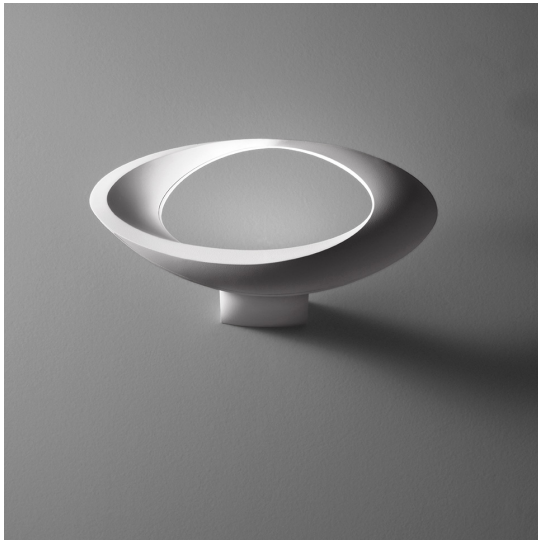

Cabildo Wall LED 2700K

Eric Solè

IP20      Dimmerable: 

LUMINAIRE

- Watt: **28W**
- Voltage: **220-240V**
- Delivered lumen output: **1996lm**
- CCT: **2700K**
- Efficiency: **73%**
- Efficacy: **71.29lm/W**
- CRI: **95**
- Dimmable Typology: **Push**

Notes

Lamp included.

DESCRIPTION

The indirect light shapes the body lamp, bringing out its winding form and giving it the astonishing appearance of a ring of light. Wall support and body lamp in painted die-cast aluminium.

FEATURES

- Product Code: **1181W10A**
- Colour: **White**
- Installation: **Wall**
- Material: **Aluminium**
- Series: **Design Collection**
- Environment: **Indoor**
- Area contract: **Residential**
- Emission: **Indirect Diffused**
- design by: **Eric Solè**