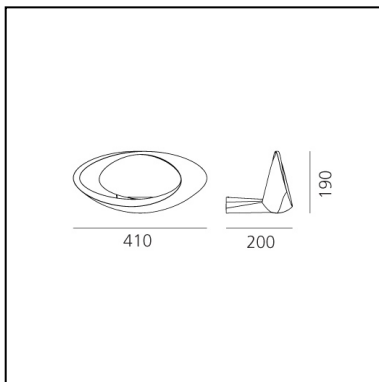

LUMINAIRE

- Watt: **28W**
- Voltage: **220-240V**
- Delivered lumen output: **2137lm**
- CCT: **3000K**
- Efficiency: **73%**
- Efficacy: **76.32lm/W**
- CRI: **95**
- Dimmable Typology: **Push**

Notes

Lamp included.

DESCRIPTION

The indirect light shapes the body lamp, bringing out its winding form and giving it the astonishing appearance of a ring of light. Wall support and body lamp in painted die-cast aluminium.

FEATURES

- Product Code: **1181010A**
- Colour: **White**
- Installation: **Wall**
- Material: **Aluminium**
- Series: **Design Collection**
- Environment: **Indoor**
- Area contract: **Residential**
- Emission: **Indirect Diffused**
- design by: **Eric Solè**

DIMENSIONS

- Length: **200 mm**
- Width: **410 mm**
- Height: **190 mm**
- Glow Wire Test: **750°**

SOURCES INCLUDED

- Category: **Led**
- Number: **1**
- Watt: **28 W**
- Delivered lumen output: **3200lm**
- Color Rendering: **90**
- Color temperature (K): **3000K**
- Color Tolerance: **MacAdam 2SDCM**