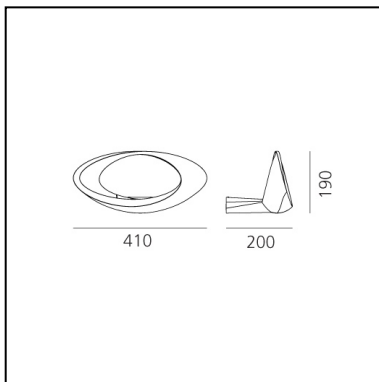

Cabildo Wall LED 2700K

Eric Solè

IP20      Dimmerable: 

LUMINAIRE

- Watt: **28W**
- Voltage: **220-240V**
- Delivered lumen output: **1996lm**
- CCT: **2700K**
- Efficiency: **73%**
- Efficacy: **71.29lm/W**
- CRI: **95**
- Dimmable Typology: **Push**

Notes

Lamp included.

DESCRIPTION

The indirect light shapes the body lamp, bringing out its winding form and giving it the astonishing appearance of a ring of light. Wall support and body lamp in painted die-cast aluminium.

DIMENSIONS

- Length: **200 mm**
- Width: **410 mm**
- Height: **190 mm**
- Glow Wire Test: **750°**

SOURCES INCLUDED

- Category: **Led**
- Number: **1**
- Watt: **28W**
- Delivered lumen output: **2990lm**
- Color temperature (K): **2700K**
- CRI: **90**
- Color Tolerance: **MacAdam 2SDCM**

DIMENSIONS

- Length: **200 mm**
- Width: **410 mm**
- Height: **190 mm**
- Glow Wire Test: **750°**

SOURCES INCLUDED

- Category: **Led**
- Number: **1**
- Watt: **28 W**
- Delivered lumen output: **3200lm**
- Color Rendering: **90**
- Color temperature (K): **3000K**
- Color Tolerance: **MacAdam 2SDCM**