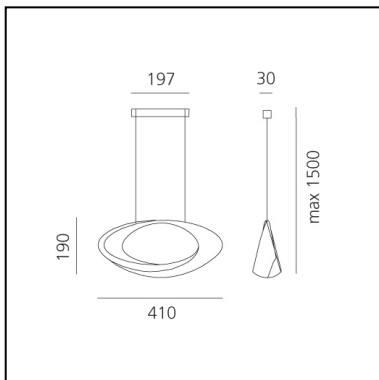

LUMINAIRE

- Watt: **44W**
- Voltage: **220-240V**
- Delivered lumen output: **2824lm**
- CCT: **3000K**
- Efficiency: **73%**
- Efficacy: **64.19lm/W**
- CRI: **95**
- Dimmable Typology: **Push**

Notes

Lamp included.

DESCRIPTION

Body lamp in painted die-cast aluminium. The indirect light shapes the body lamp, bringing out its winding form and giving it the astonishing appearance of a ring of light. The suspension cables are also feed cables.

FEATURES

- Product Code: **1182010A**
- Colour: **White**
- Installation: **Suspension**
- Material: **Aluminium**
- Series: **Design Collection**
- Environment: **Indoor**
- Area contract: **Residential**
- Emission: **Indirect Diffused**
- design by: **Eric Solè**

DIMENSIONS

- Width: **410 mm**
- Base Length: **190 mm**
- Base Width: **95 mm**
- Max Height from ceiling: **1500 mm**
- Glow Wire Test: **750°**

SOURCES INCLUDED

- Category: **Led**
- Number: **1**
- Watt: **44W**
- Delivered lumen output: **4230lm**
- Color temperature (K): **3000K**
- CRI: **90**
- Color Tolerance: **MacAdam 2SDCM**