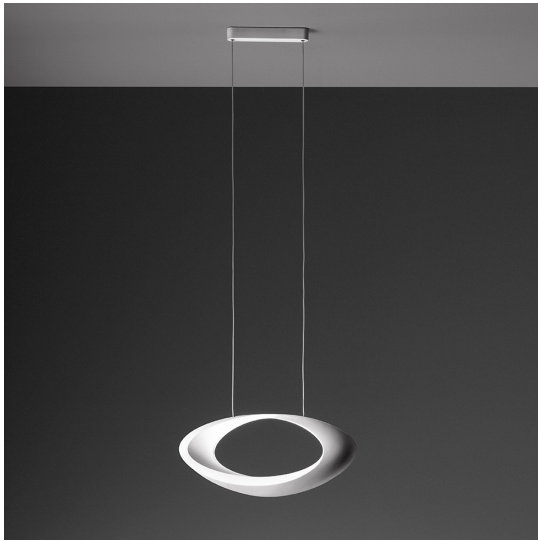

Cabildo Suspension LED 2700K White

Eric Solè

IP20      Dimmerable: 

LUMINAIRE

- Watt: **44W**
- Voltage: **220-240V**
- Delivered lumen output: **2641lm**
- CCT: **2700K**
- Efficiency: **73%**
- Efficacy: **60.01lm/W**
- CRI: **95**
- Dimmable Typology: **Push**

Notes

Lamp included.

DESCRIPTION

Body lamp in painted die-cast aluminium. The indirect light shapes the body lamp, bringing out its winding form and giving it the astonishing appearance of a ring of light. The suspension cables are also feed cables.

FEATURES

- Product Code: **1182W10A**
- Colour: **White**
- Installation: **Suspension**
- Material: **Aluminium**
- Series: **Design Collection**
- Environment: **Indoor**
- Area contract: **Residential**
- Emission: **Indirect Diffused**
- design by: **Eric Solè**