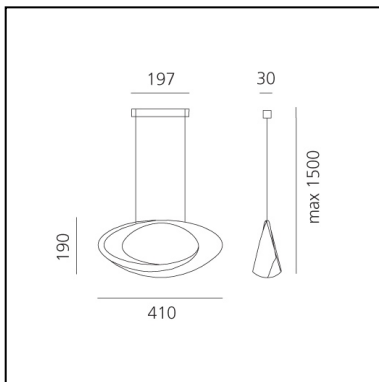

Cabildo Suspension LED 2700K White

Eric Solè

IP20      Dimmerable: 

LUMINAIRE

- Watt: **44W**
- Voltage: **220-240V**
- Delivered lumen output: **2641lm**
- CCT: **2700K**
- Efficiency: **73%**
- Efficacy: **60.01lm/W**
- CRI: **95**
- Dimmable Typology: **Push**

FEATURES

- Product Code: **1182W10A**
- Colour: **White**
- Installation: **Suspension**
- Material: **Aluminium**
- Series: **Design Collection**
- Environment: **Indoor**
- Area contract: **Residential**
- Emission: **Indirect Diffused**
- design by: **Eric Solè**

DIMENSIONS

- Width: **410 mm**
- Base Length: **190 mm**
- Base Width: **95 mm**
- Max Height from ceiling: **1500 mm**
- Glow Wire Test: **750°**

SOURCES INCLUDED

- Category: **Led**
- Number: **1**
- Watt: **37W**
- Delivered lumen output: **3761lm**
- Color temperature (K): **2700K**
- CRI: **90**
- Color Tolerance: **MacAdam 2SDCM**

DIMENSIONS

- Width: **410 mm**
- Base Length: **190 mm**
- Base Width: **95 mm**
- Max Height from ceiling: **1500 mm**
- Glow Wire Test: **750°**

SOURCES INCLUDED

- Category: **Led**
- Number: **1**
- Watt: **44W**
- Delivered lumen output: **4230lm**
- Color temperature (K): **3000K**
- CRI: **90**
- Color Tolerance: **MacAdam 2SDCM**