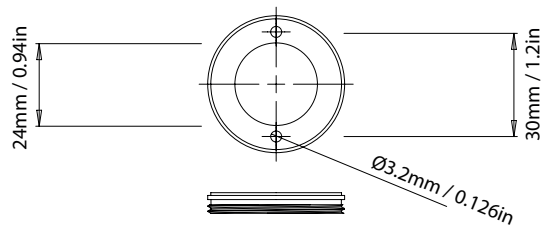

cloud mini fixed origin

Mounting plate