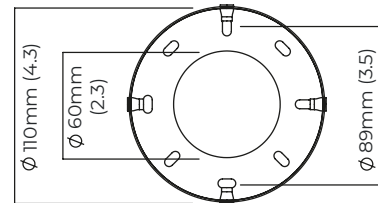

### CERTIFICATION

130mm (5,1)

315mm (12,4)

mounting plate dimensions

Dimming compatibility table

	Input Voltage	As Standard	On Request
Phase Cut (rotary dimmer)	230	✓	
0/1-10V230	230		✓
DALi	230		✓
Phase Cut (rotary dimmer)	120	✓	
0/1-10V120	120		✓
DALi	120	✗	✗