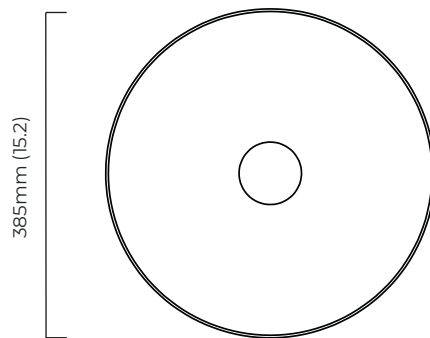

CIELO LARGE CEILING / WALL MOUNTED

A showstopper which has the same 'quiet luxury' characterised by CTO designs. Developed exclusively by our artisans where crystal like crushed glass is combined with refined metalwork.

FINISH

all satin brass
CIECWLSBFG

all bronze
CIECWLBZFG

BULBS

integrated LED - trailing edge dimmable - 8w - 2700k

WEIGHT

4kg (8.8lbs)

CERTIFICATION