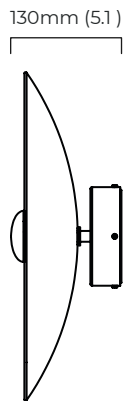

CIELO LARGE CEILING / WALL MOUNTED

A showstopper which has the same 'quiet luxury' characterised by CTO designs. Developed exclusively by our artisans where crystal like crushed glass is combined with refined metalwork.

FINISH

all satin brass
CIECWLSBFG

all bronze
CIECWLBZFG

BULBS

integrated LED - trailing edge dimmable - 8w - 2700k

WEIGHT

4kg (8.8lbs)

CERTIFICATION