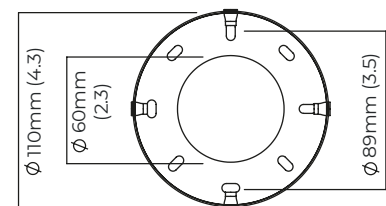

mounting plate dimensions

Dimming compatibility table