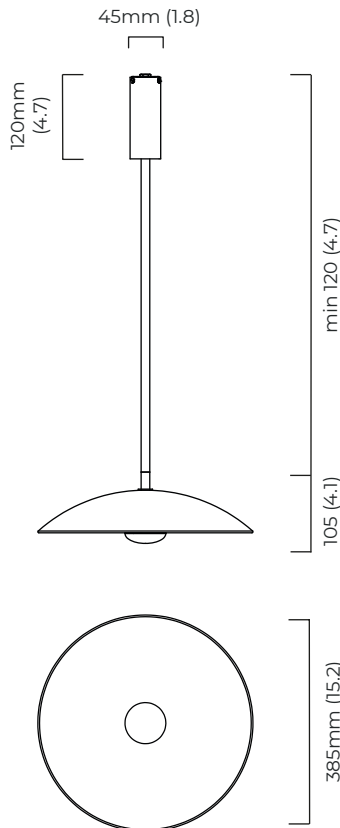

WEIGHT

3.5kg (7.7lbs)

CERTIFICATION

mounting plate dimensions

North America junction box cover

Dimming compatibility table

	Input Voltage	As Standard	On Request
Phase Cut (rotary dimmer)	230	✓	
0/1-10V230	230		✓
DALi	230		✓
Phase Cut (rotary dimmer)	120	✓	
0/1-10V120	120		✓
DALi	120	✗	✗

WEIGHT

4.5kg (9.9lbs)

CERTIFICATION

mounting plate dimensions

North America junction box cover

Dimming compatibility table

	Input Voltage	As Standard	On Request
Phase Cut (rotary dimmer)	230	✓	
0/1-10V230	230		✓
DALi	230		✓
Phase Cut (rotary dimmer)	120	✓	
0/1-10V120	120		✓
DALi	120	x	x