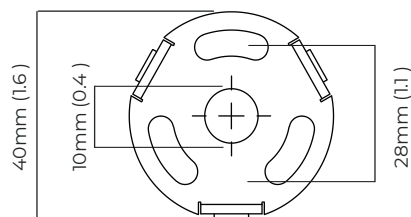

WEIGHT

3.5kg (7.7lbs)

CERTIFICATION

mounting plate dimensions

North America junction box cover

Dimming compatibility table

	Input Voltage	As Standard	On Request
Phase Cut (rotary dimmer)	230	✓	
0/1-10V230	230		✓
DALi	230		✓
Phase Cut (rotary dimmer)	120	✓	
0/1-10V120	120		✓
DALi	120	✗	✗

WEIGHT

4.5kg (9.9lbs)

CERTIFICATION

mounting plate dimensions

North America junction box cover

Dimming compatibility table

	Input Voltage	As Standard	On Request
Phase Cut (rotary dimmer)	230	✓	
0/1-10V230	230		✓
DALi	230		✓
Phase Cut (rotary dimmer)	120	✓	
0/1-10V120	120		✓
DALi	120	x	x