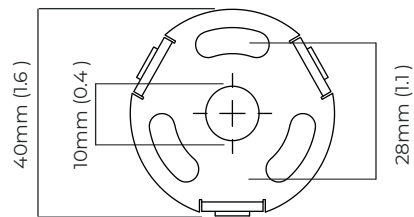

WEIGHT

4.5kg (9.9lbs)

CERTIFICATION

mounting plate dimensions

North America junction box cover

Dimming compatibility table

	Input Voltage	As Standard	On Request
Phase Cut (rotary dimmer)	230	✓	
0/1-10V230	230		✓
DALi	230		✓
Phase Cut (rotary dimmer)	120	✓	
0/1-10V120	120		✓
DALi	120	x	x