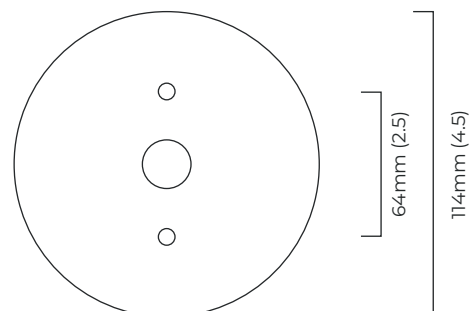

WEIGHT

4.5kg (9.9lbs)

CERTIFICATION

mounting plate dimensions

North America junction box cover

Dimming compatibility table

	Input Voltage	As Standard	On Request
Phase Cut (rotary dimmer)	230	✓	
0/1-10V230	230		✓
DALi	230		✓
Phase Cut (rotary dimmer)	120	✓	
0/1-10V120	120		✓
DALi	120	x	x