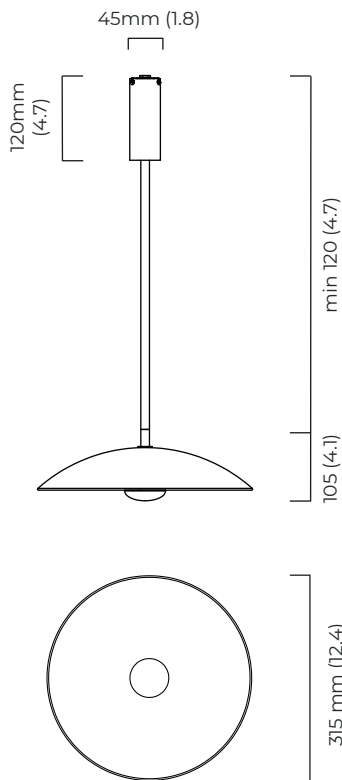

FINISH

all satin brass
CIEPESSBFG

all bronze
CIEPESBZFG

SUSPENSION

drop rod

please specify the required overall drop from the ceiling to the bottom of the fitting

BULBS

integrated LED - trailing dimmable - 8w - 2700k

WEIGHT

3.5kg (7.7lbs)

CERTIFICATION

mounting plate dimensions

North America junction box cover

Dimming compatibility table

	Input Voltage	As Standard	On Request
Phase Cut (rotary dimmer)	230	✓	
0/1-10V230	230		✓
DALi	230		✓
Phase Cut (rotary dimmer)	120	✓	
0/1-10V120	120		✓
DALi	120	✗	✗

WEIGHT

4.5kg (9.9lbs)

CERTIFICATION

mounting plate dimensions

North America junction box cover

Dimming compatibility table

	Input Voltage	As Standard	On Request
Phase Cut (rotary dimmer)	230	✓	
0/1-10V230	230		✓
DALi	230		✓
Phase Cut (rotary dimmer)	120	✓	
0/1-10V120	120		✓
DALi	120	x	x