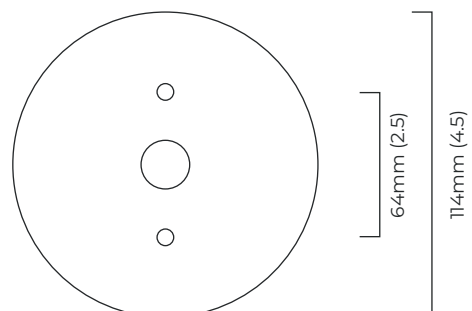

WEIGHT

3.5kg (7.7lbs)

CERTIFICATION

mounting plate dimensions

North America junction box cover

Dimming compatibility table

	Input Voltage	As Standard	On Request
Phase Cut (rotary dimmer)	230	✓	
0/1-10V230	230		✓
DALi	230		✓
Phase Cut (rotary dimmer)	120	✓	
0/1-10V120	120		✓
DALi	120	✗	✗