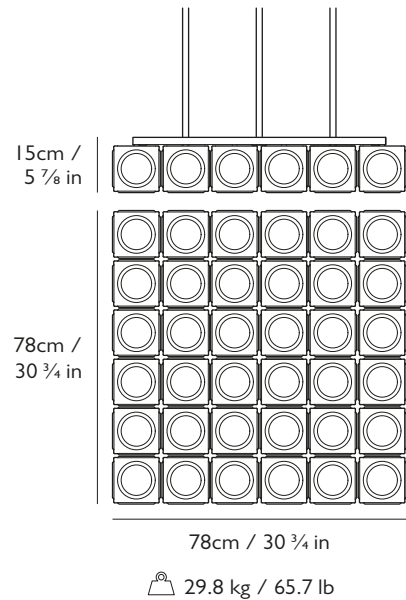

LEE BROOM

CHANT

PRODUCT DETAILS

Name	Year of Design
Chant 6x6 Chandelier	2022

Product Code	110-130V	220-240V
Chant 6x6 Chandelier, frosted & gold	CHT0130	CHT0030
Chant 6x6 Chandelier, clear & gold	CHT0131	CHT0031
Chant 6x6 Chandelier, frosted & silver	CHT0132	CHT0032
Chant 6x6 Chandelier, clear & silver	CHT0133	CHT0033

Materials

Frosted or clear glass & aluminium with brushed gold or silver finish:

Illumination

57.6W / 220-240V or 110-130V / G4 / 2700k / CRI 90
Supplied with 36x 1.6W dimmable G4 12V LED bulbs
LED driver integrated within ceiling canopy

Dimming

Dimmable. TRIAC / Leading edge / Trailing edge

Dimensions

H 78 cm x W 78 cm x D 15 cm / H 30 3/4 x W 30 3/4 x D 5 7/8 in

Weight

Product (net) : 29.8 kg / 65.7 lb   Boxed (gross) : 31.5 kg / 69.4 lb

Suspension

4x square drop rods with brushed gold or brushed silver finish
Minimum overall drop height: 30 cm / 11 3/4 in
Please contact your sales representative for more information

Ceiling Plate / Canopy

Square ceiling canopy with satin white finish:
53 x 53 x 4.5 cm / 20 7/8 x 20 7/8 x 1 3/4 in

Certification

110-130V : UL, cULus
220-240V : CE, UKCA, CB