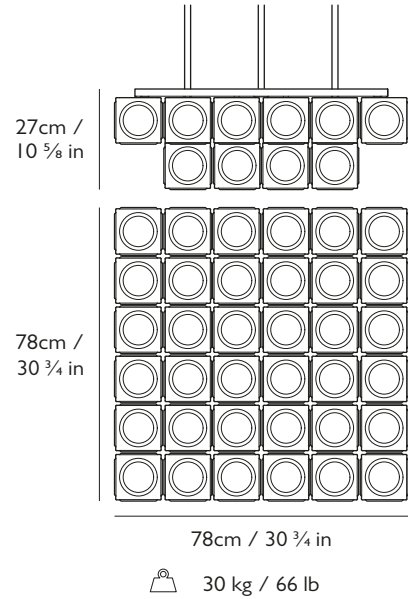

LEE BROOM

CHANT

PRODUCT DETAILS

Name	Year of Design
Chant 6x6 2-tier Chandelier	2022

Product Code	110-130V	220-240V
6x6 2-tier Chandelier, frosted & gold	CHT0140	CHT0040
6x6 2-tier Chandelier, clear & gold	CHT0141	CHT0041
6x6 2-tier Chandelier, frosted & silver	CHT0142	CHT0042
6x6 2-tier Chandelier, clear & silver	CHT0143	CHT0043

Materials

Frosted or clear glass & aluminium with brushed gold or silver finish:

Illumination

57.6W / 220-240V or 110-130V / G4 / 2700k / CRI 90
Supplied with 36x 1.6W dimmable G4 12V LED bulbs
LED driver integrated within ceiling canopy

Dimming

Dimmable. TRIAC / Leading edge / Trailing edge

Dimensions

H 78 cm x W 78 cm x D 27 cm / H 30 3/4 x W 30 3/4 x D 10 5/8 in

Weight

Product (net) : 30 kg / 66 lb   Boxed (gross) : 32 kg / 70.5 lb

Suspension

4x square drop rods with brushed gold or brushed silver finish
Minimum overall drop height: 30 cm / 11 3/4 in
Please contact your sales representative for more information

Ceiling Plate / Canopy

Square ceiling canopy with satin white finish:
53 x 53 x 4.5 cm / 20 7/8 x 20 7/8 x 1 3/4 in

Certification

110-130V : UL, cULus
220-240V : CE, UKCA, CB