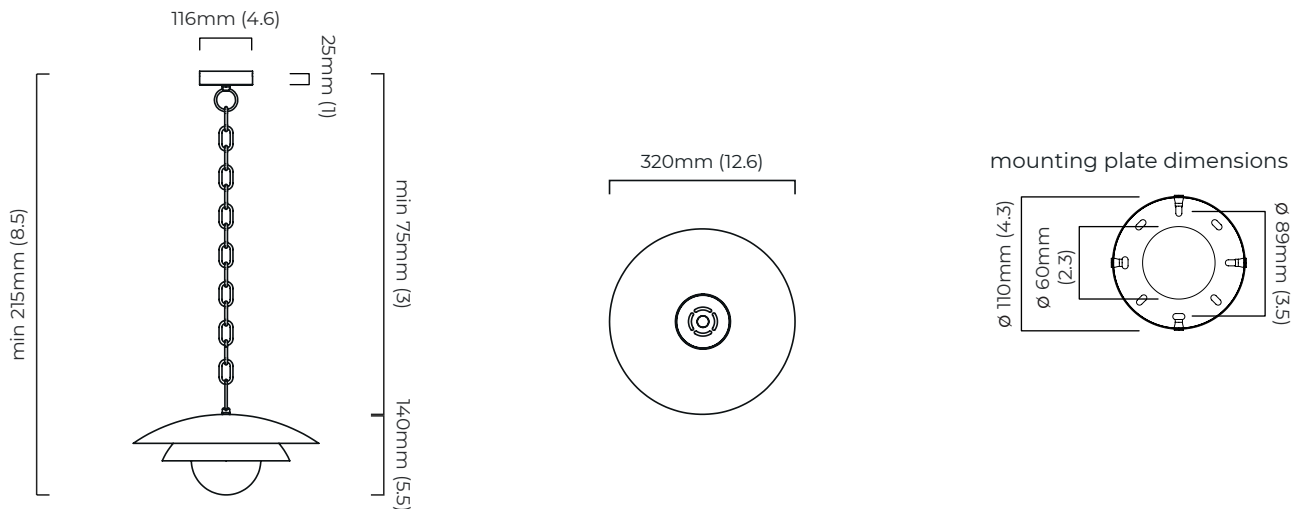

CARAPACE PENDANT (CHAIN)

FINISH

bronze with satin brass details, shiny opal glass shade and bronze oval chain/black silk braided flex

DIMENSIONS (body of fixture)

ø 320 x 140 mm (dia x h)

WEIGHT

5kg (11lbs)

please ensure ceiling structure is strong enough to support the weight of the light

OVERALL DROP

minimum 215 mm

supplied with 1000mm flex and chain as standard (adjustable on site)

ILLUMINATION

220-240v - 1 x G9 - 25w max halogen (or 2.3w LED 2700k)

110-130v - 1 x G9 - 25w max halogen (or 2.3w LED 2700k)

DIMMING

dimmable bulb required

trailing edge dimmable / phase cut (rotary dimmer) - standard

DALI option available (220-240v only)

CEILING ROSE / PLATE

round ceiling rose - ø 116 x 25 mm (dia x h)

CERTIFICATION

VIEW ON WEBSITE

*Diagrams are not to scale.