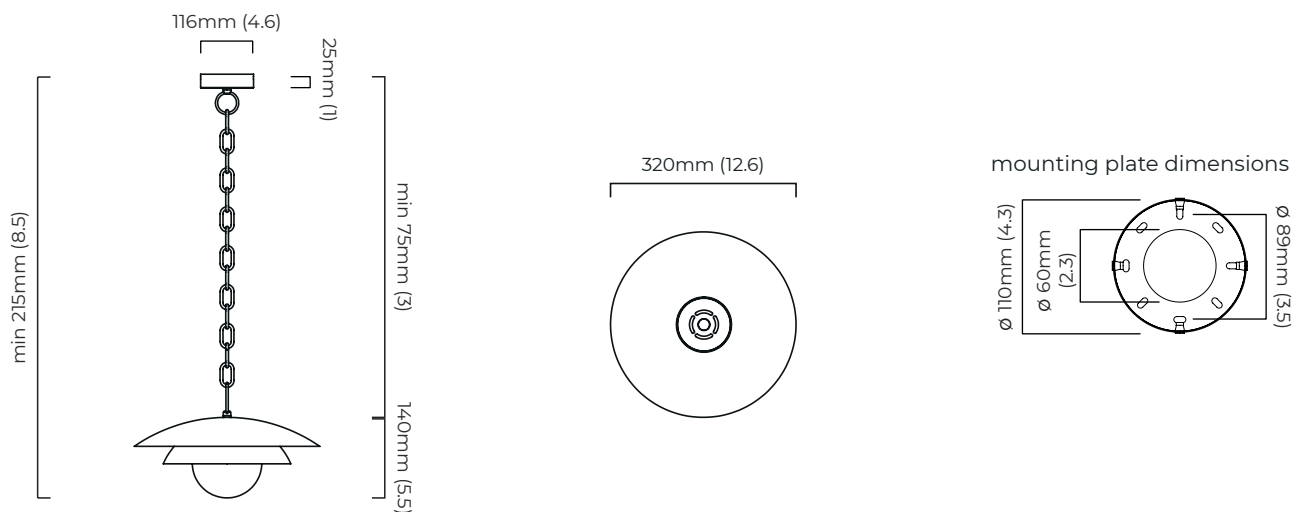

CARAPACE PENDANT (CHAIN) - DALI-A

FINISH

bronze with satin brass details, shiny opal glass shade and bronze oval chain/black silk braided flex

DIMENSIONS (body of fixture)

ø 320 x 140 mm (dia x h)

WEIGHT

6kg (13.2lbs)

please ensure ceiling structure is strong enough to support the weight of the light

OVERALL DROP

minimum 215 mm

supplied with 1000mm flex and chain as standard (adjustable on site)

ILLUMINATION

220-240v - 1 x G9 - 25w max halogen (or 2.3w LED 2700k)

DALI converter to be installed in the ceiling rose

DIMMING

dimmable bulb required

DALI compatible

CEILING ROSE / PLATE

round ceiling rose - ø 116 x 25 mm (dia x h)

CERTIFICATION

VIEW ON WEBSITE

*Diagrams are not to scale.