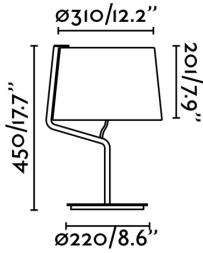

Mounting	Table
Voltage (V)	100V-240V
Hertz	50/60Hz
Class	II
IP	20
Power (W)	15
Light source	E27 LED
Number of lamp holders	1
Switch type	On/Off
Cable length	1500 mm
Structure material	Steel
Shade material	Textile
Structure finish	Matt Black
Shade finish	Black

Installation instructions

**Recommended bulbs**

Bulb A60 MAT LED E27 8W 2700K 640Lm

Reference	17463
Voltage (V)	220V-240V
Hertz	50/60Hz
Power (W)	8
Luminous Flux (lm)	800
Color temperature (K)	2700K
Opening angle degrees	360

Bulb A60 E27 7W 2700K TUYA WIFI

Reference	17498
Voltage (V)	220V-240V
Hertz	50/60Hz
Power (W)	7
Luminous Flux (lm)	806
Color temperature (K)	2700K
Opening angle degrees	360

**Related accessories**

TIDER Black cable management accessory

Reference	20546
Structure material	TPU