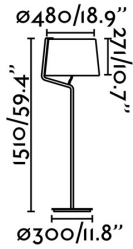

Mounting	Floor
Voltage (V)	100V-240V
Hertz	50/60Hz
Class	II
IP	20
Power (W)	15
Light source	E27 LED
Number of lamp holders	1
Switch type	Push
Cable length	1500 mm
Structure material	Steel
Shade material	Textile
Structure finish	Matt Black
Shade finish	Black

Installation instructions

Recommended bulbs

Bulb G95 MAT LED E27 8W 2700K 800Lm

Reference	17464
Voltage (V)	220V-240V
Hertz	50/60Hz
Power (W)	8
Luminous Flux (lm)	800
Color temperature (K)	2700K
Opening angle degrees	360

Reference	17498
Voltage (V)	220V-240V
Hertz	50/60Hz
Power (W)	7
Luminous Flux (lm)	806
Color temperature (K)	2700K
Opening angle degrees	360

Related accessories

TIDER Black cable management accessory

Reference	20546
Structure material	TPU