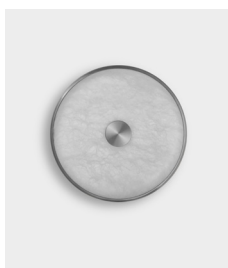

BERT | FRANK

BERAN

BERAN WALL LIGHT

Precision-machined brushed brass with natural alabaster diffusers back and front in an 'oyster shell' design. Each piece relies on the next for support. Suitable for wet areas.

PRODUCT CODE

BRN0020 - Beran Wall Light Small - Brass
 BRN0021 - Beran Wall Light Large - Brass
 BRN0022 - Beran Wall Light Small - Nickel
 BRN0023 - Beran Wall Light Large - Nickel

MATERIALS

Brass, Alabaster

WEIGHT

Large = 4.4kg net, 6kg gross
 Small = 2.4kg net, 4kg gross

WALL PLATE

White 116mm wall plate
 3.5in mounting template

DESIGN NOTES

We select the finest alabaster, quarried in the Aragon region of Spain. Alabaster has a wonderful softness, while being surprisingly robust, and the natural creamy white marbling creates a very gentle light that is calming and welcoming.

SATIN BRASS

SATIN NICKEL

SMALL

LARGE

WALL PLATE