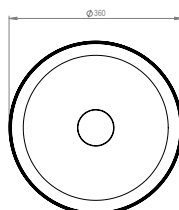

WEIGHT

Large = 4.4kg net, 6kg gross
 Small = 2.4kg net, 4kg gross

WALL PLATE

White 116mm wall plate
 3.5in mounting template

DESIGN NOTES

We select the finest alabaster, quarried in the Aragon region of Spain. Alabaster has a wonderful softness, while being surprisingly robust, and the natural creamy white marbling creates a very gentle light that is calming and welcoming.

SATIN BRASS

SATIN NICKEL

SMALL

LARGE

WALL PLATE