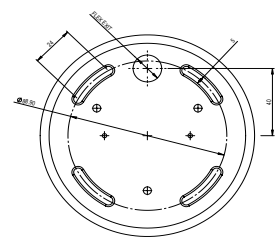

WEIGHT

Large = 4.4kg net, 6kg gross
 Small = 2.4kg net, 4kg gross

WALL PLATE

White 116mm wall plate
 3.5in mounting template

DESIGN NOTES

We select the finest alabaster, quarried in the Aragon region of Spain. Alabaster has a wonderful softness, while being surprisingly robust, and the natural creamy white marbling creates a very gentle light that is calming and welcoming.

SATIN BRASS

SATIN NICKEL

SMALL

LARGE

WALL PLATE