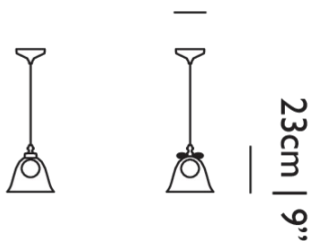

Bell Lamp / Large

Dimensions

35cm | 13.8"

14cm | 5.5"

Product

WIDTH 35cm | 13.8"

HEIGHT 36cm | 14.2"

DEPTH 35cm | 13.8"

Transparent with tinned cores

CANOPY

Bell Lamp Gold Canopy Gold, Bell Lamp Gold Canopy

Bell Lamp / Small

Dimensions

22cm | 8.6"**14cm | 5.5"**

Product

WIDTH 22cm | 8.7"**HEIGHT** 23cm | 9.1"**DEPTH** 22cm | 8.7"**DIAMETER** 22cm | 8.7"**WEIGHT NETTO** 2kg | 4.41lbs

Packaging

WIDTH 30cm | 11.8"**HEIGHT** 47cm | 18.5"**CUBAGE** 0.05m³ | 1.59ft³**LENGTH** 32cm | 12.6"**WEIGHT** 4kg | 8.82lbs

Technical CE

MATERIAL

Mouth blown glass, ceramic bow.

ENERGY LABEL

A++ to E

NUMBER OF LIGHTSOURCES