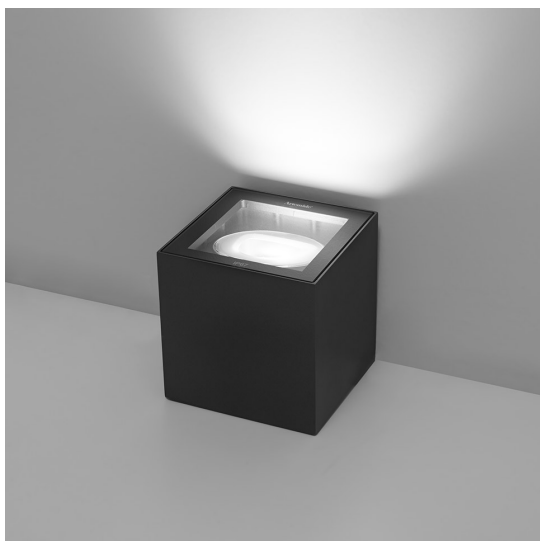

Basolo Mobile Wall Washer - Anthracite gray

Ernesto Gismondi