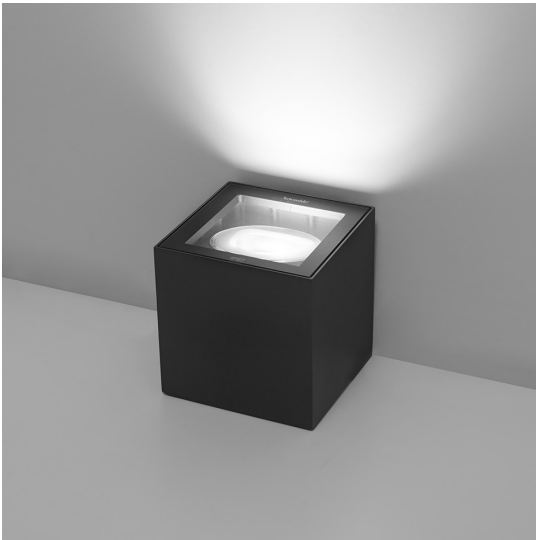

Basolo Fisso Wall Washer - Anthracite gray

Ernesto Gismondi

IP67