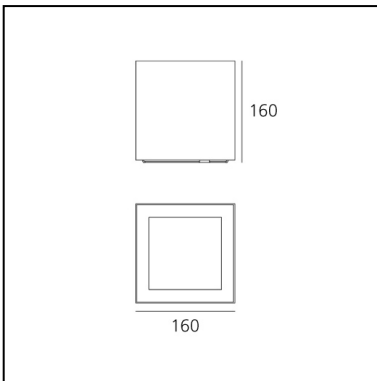

LUMINAIRE

- Watt: **27W**
- Delivered lumen output: **2178lm**
- CCT: **3000K**
- Efficiency: **75%**
- Efficacy: **80.67lm/W**
- CRI: **90**

FEATURES

- Product Code: **T419700W00**
- Colour: **Anthracite gray**
- Installation: **Floor**
- Material: **Aluminum, polycarbonate, tempered glass**
- Series: **Architectural Outdoor**
- design by: **Ernesto Gismondi**

DIMENSIONS

- Length: **160 mm**
- Width: **160 mm**
- Height: **160 mm**

SOURCES INCLUDED

- Category: **Led**
- Number: **1**
- Watt: **27 W**
- Delivered lumen output: **2106 lm**
- Color temperature (K): **3000 K**
- CRI: **80typ**
- Color Tolerance: **3SDCM**
- Efficacy: **78 lm/W**