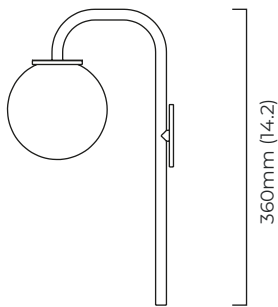

BIG BULB OPAL WALL

This elegant and timeless wall light made from polished brass and hand blown glass creates a warm glow through its quality materials.

FINISH

polished brass
BULWAOPBGO

BULBS

240v - 1 x G9, 25w max halogen (or 2.3w LED 2700k)
120v - 1 x G9, 25w max halogen (or 2.3w LED 2700k)
(no bulbs supplied)

WEIGHT

2kg (4.4lbs)

CERTIFICATION