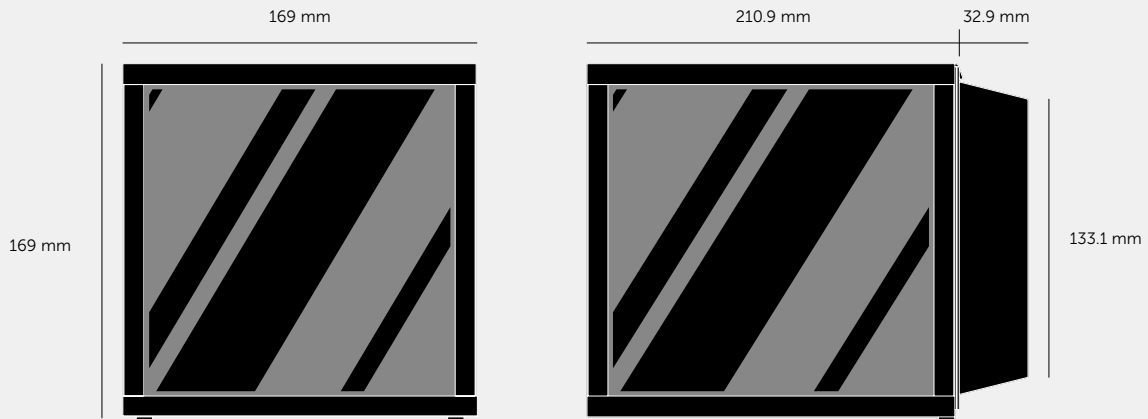

## CAGED WET / SMALL / CEILING / WALL / CAST / LIGHTING

[ process. **PRECISION WELDING.** ]

[ range. **LIGHTING.** ]

[ born. **LONDON.** ]

[ region. **ROW.** ]

A Caged wet light\* made from a matt black metal and glass cage, complete with a cast metal back panel. It features a solid metal, cross knurled, lamp holder with our signature coin screws. IP44 rated and suitable for bathrooms and outdoor use. Available in steel, brass and gun metal finishes.

\*This light can be mounted on a wall or ceiling.

---

[ info. **MEASUREMENTS.** ]

---

\*This light can be mounted on a wall or ceiling.

---

[ info. **SPECIFICATIONS.** ]

---

Ceiling surface light.

Matt black metal and glass cage.

E27 / 200-240V / IP44\*

\*Protected against water splashed from all directions, with limited ingress. In some cases, moisture may get into the cage but will evaporate after a short time through drainage holes.