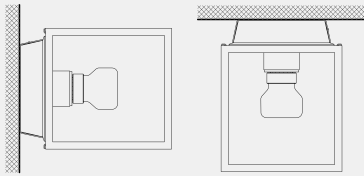

## CAGED WET / SMALL / CEILING / WALL / CAST / LIGHTING

[ process. **PRECISION WELDING.** ]

[ range. **LIGHTING.** ]

[ born. **LONDON.** ]

[ region. **ROW.** ]

A Caged wet light\* made from a matt black metal and glass cage, complete with a cast metal back panel. It features a solid metal, cross knurled, lamp holder with our signature coin screws. IP44 rated and suitable for bathrooms and outdoor use. Available in steel, brass and gun metal finishes.

\*This light can be mounted on a wall or ceiling.

---

[ info. **MEASUREMENTS.** ]

---

\*This light can be mounted on a wall or ceiling.

---

[ info. **SPECIFICATIONS.** ]

---

Ceiling surface light.

Matt black metal and glass cage.

E27 / 200-240V / IP44\*

\*Protected against water splashed from all directions, with limited ingress. In some cases, moisture may get into the cage but will evaporate after a short time through drainage holes.