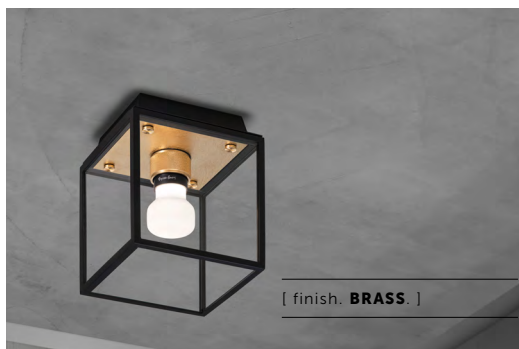

## CAGED WET / SMALL / CEILING / WALL / CAST / LIGHTING

[ process. **PRECISION WELDING.** ]

[ range. **LIGHTING.** ]

[ born. **LONDON.** ]

[ region. **ROW.** ]

A Caged wet light\* made from a matt black metal and glass cage, complete with a cast metal back panel. It features a solid metal, cross knurled, lamp holder with our signature coin screws. IP44 rated and suitable for bathrooms and outdoor use. Available in steel, brass and gun metal finishes.

\*This light can be mounted on a wall or ceiling.

---

[ info. **MEASUREMENTS.** ]

---

\*This light can be mounted on a wall or ceiling.

---

[ info. **SPECIFICATIONS.** ]

---

Ceiling surface light.

Matt black metal and glass cage.

E27 / 200-240V / IP44\*

\*Protected against water splashed from all directions, with limited ingress. In some cases, moisture may get into the cage but will evaporate after a short time through drainage holes.