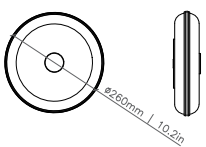

LARGE UK-EU | 6W | Mains LED | 240V | 2700K
US | 6W | Mains LED | 110V | 2700K

DIMENSIONS

SMALL Ø 260mm
Ø 10.2in

LARGE Ø 360mm
Ø 14.2in

WEIGHT

SMALL 2.4kg | 5.3lbs

LARGE 4.4kg | 9.7lbs

FINISHES

BRUSHED BRASS

ANTIQUÉ BRASS

DARK BRONZE

SATIN NICKEL

LINE DRAWINGS

SMALL

FRONT VIEW

SIDE VIEW

LARGE

FRONT VIEW

SIDE VIEW