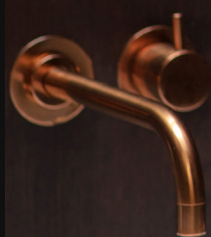

BERT FRANK

Made in England

BERAN WALL & CEILING LIGHT

WALL & CEILING LIGHT SMALL | LARGE

MATERIALS

Brass | Alabaster

FINISHES

4 standard Brass finishes

LARGE UK-EU | 6W | Mains LED | 240V | 2700K
US | 6W | Mains LED | 110V | 2700K

DIMENSIONS

SMALL Ø 260mm
Ø 10.2in

LARGE Ø 360mm
Ø 14.2in

WEIGHT

SMALL 2.4kg | 5.3lbs

LARGE 4.4kg | 9.7lbs

FINISHES

BRUSHED BRASS

ANTIQUÉ BRASS

DARK BRONZE

SATIN NICKEL

LINE DRAWINGS

SMALL

FRONT VIEW

SIDE VIEW