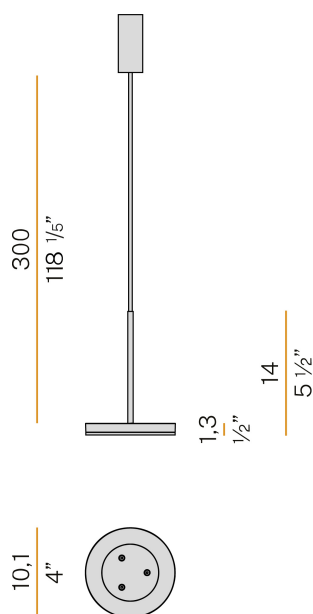

## Bella

220-240V AC ON-OFF  
L05201.011.0501

● white

### Data sheet

CODE	L05201.011.0501
SYSTEM POWER CONSUMPTION	6,5W
EFFICACY	64.67lm/W
LIGHT SOURCE	LED
LIGHT SOURCE LIFETIME	L80 (B10) 70.000h
COLOUR TEMPERATURE	2700K Ra>90
LIGHT DISTRIBUTION	diffused
POWER SUPPLY	220-240V AC
FREQUENCY	50/60Hz
ELECTRICAL CONFIGURATION	ON-OFF
DRIVER	integrated included
NOMINAL LUMINOUS FLUX	460lm
LUMEN OUTPUT	388lm
EFFICIENCY	84.3%
WEIGHT	0,55 Kg
PROTECTION DEGREE	IP40
COLOUR TOLLERANCES	SDCM 3
PACKING DIMENSIONS	13,0 x 24,0 x 12,0 cm

### Technical drawing

### Data sheet

CODE	L05301.011.0501
SYSTEM POWER CONSUMPTION	6,5W
EFFICACY	64.67lm/W
LIGHT SOURCE	LED
LIGHT SOURCE LIFETIME	L80 (B10) 70.000h
COLOUR TEMPERATURE	2700K Ra>90
LIGHT DISTRIBUTION	diffused
POWER SUPPLY	220-240V AC
FREQUENCY	50/60Hz
ELECTRICAL CONFIGURATION	ON-OFF
DRIVER	integrated included
NOMINAL LUMINOUS FLUX	460lm
LUMEN OUTPUT	388lm
EFFICIENCY	84.3%
WEIGHT	0,55 Kg
PROTECTION DEGREE	IP40
COLOUR TOLLERANCES	SDCM 3
PACKING DIMENSIONS	13,0 x 24,0 x 12,0 cm