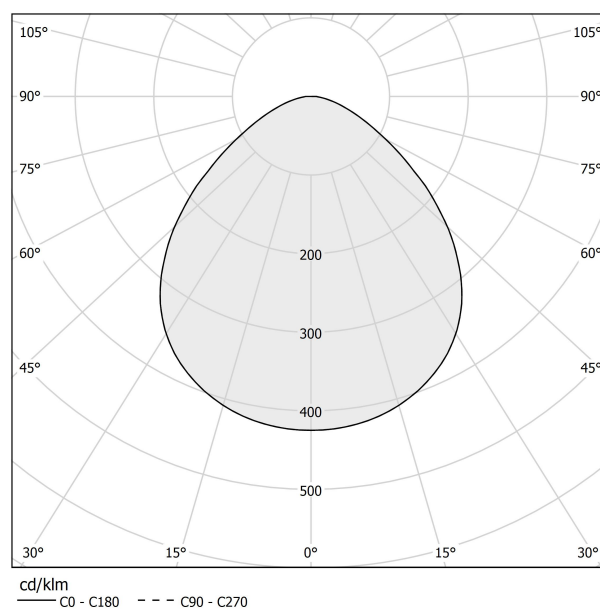

### Data sheet

CODE	L05201.011.0501
SYSTEM POWER CONSUMPTION	6,5W
EFFICACY	64.67lm/W
LIGHT SOURCE	LED
LIGHT SOURCE LIFETIME	L80 (B10) 70.000h
COLOUR TEMPERATURE	2700K Ra>90
LIGHT DISTRIBUTION	diffused
POWER SUPPLY	220-240V AC
FREQUENCY	50/60Hz
ELECTRICAL CONFIGURATION	ON-OFF
DRIVER	integrated included
NOMINAL LUMINOUS FLUX	460lm
LUMEN OUTPUT	388lm
EFFICIENCY	84.3%
WEIGHT	0,55 Kg
PROTECTION DEGREE	IP40
COLOUR TOLLERANCES	SDCM 3
PACKING DIMENSIONS	13,0 x 24,0 x 12,0 cm

### Polar diagram

### Data sheet

CODE	L05301.011.0501
SYSTEM POWER CONSUMPTION	6,5W
EFFICACY	64.67lm/W
LIGHT SOURCE	LED
LIGHT SOURCE LIFETIME	L80 (B10) 70.000h
COLOUR TEMPERATURE	2700K Ra>90
LIGHT DISTRIBUTION	diffused
POWER SUPPLY	220-240V AC
FREQUENCY	50/60Hz
ELECTRICAL CONFIGURATION	ON-OFF
DRIVER	integrated included
NOMINAL LUMINOUS FLUX	460lm
LUMEN OUTPUT	388lm
EFFICIENCY	84.3%
WEIGHT	0,55 Kg
PROTECTION DEGREE	IP40
COLOUR TOLLERANCES	SDCM 3
PACKING DIMENSIONS	13,0 x 24,0 x 12,0 cm