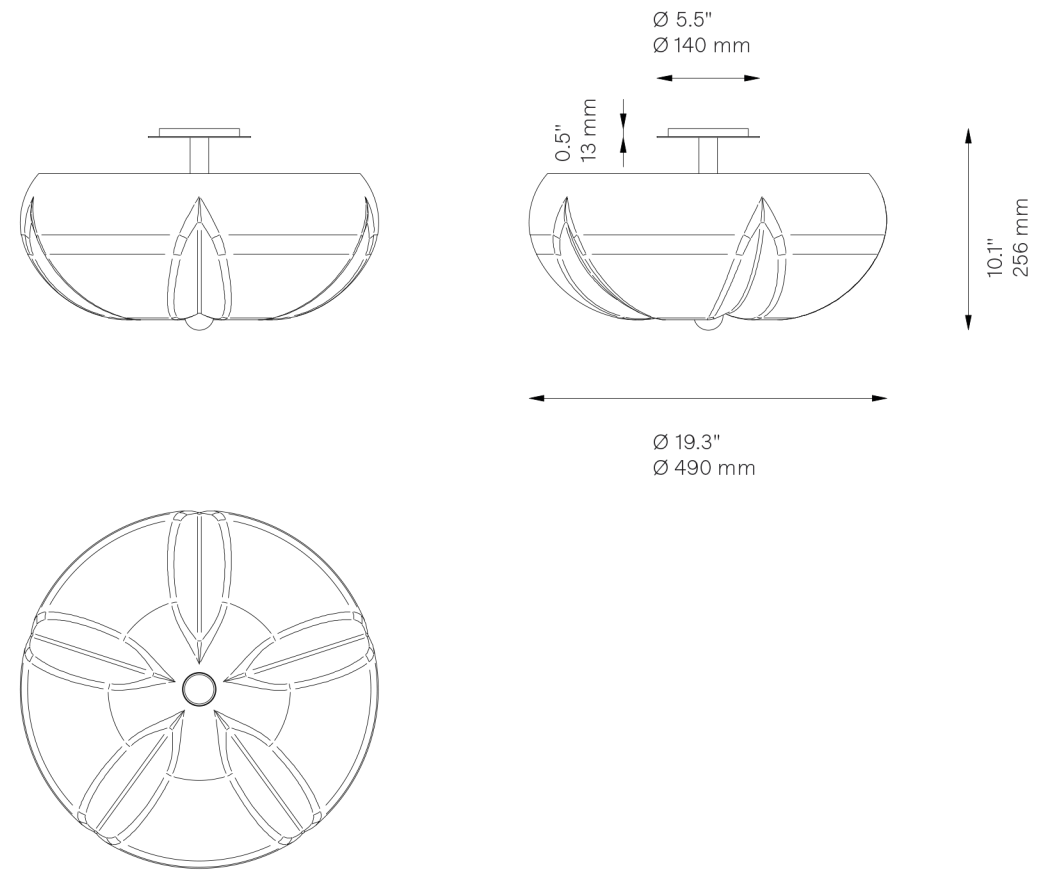

# Hana

Flush mount - B674

Hana Collection

<b>Glass Lampshades</b>	1 x Ø 490 mm x H 200 mm 1 x Ø 19.3" x H 7.9" Borosilicate Sandblasted Glass												
<b>Weight</b>	3,7 kg / 8,1 lb												
<b>Light Source</b>	<table border="0"> <tr> <td>LED Bulb (included)</td> <td>3 x 4 W</td> </tr> <tr> <td>Max Wattage</td> <td>3 x 15 W</td> </tr> <tr> <td>Total Lumens</td> <td>660 lm</td> </tr> <tr> <td>Color Temperature</td> <td>2200-3000 K</td> </tr> <tr> <td>Bulb Base</td> <td>E14/E12</td> </tr> <tr> <td>Power Supply</td> <td>230/120V CE/UL</td> </tr> </table> <p>Dimmable with electronic dimmers only (ELV, trailing edge)</p>	LED Bulb (included)	3 x 4 W	Max Wattage	3 x 15 W	Total Lumens	660 lm	Color Temperature	2200-3000 K	Bulb Base	E14/E12	Power Supply	230/120V CE/UL
LED Bulb (included)	3 x 4 W												
Max Wattage	3 x 15 W												
Total Lumens	660 lm												
Color Temperature	2200-3000 K												
Bulb Base	E14/E12												
Power Supply	230/120V CE/UL												
<b>Finishes</b>	LBB / Lacquered Burnished Brass BGM / Black Gunmetal												
<b>CE/UL Certified</b>													
<b>Ingress Protection</b>	IP 20												