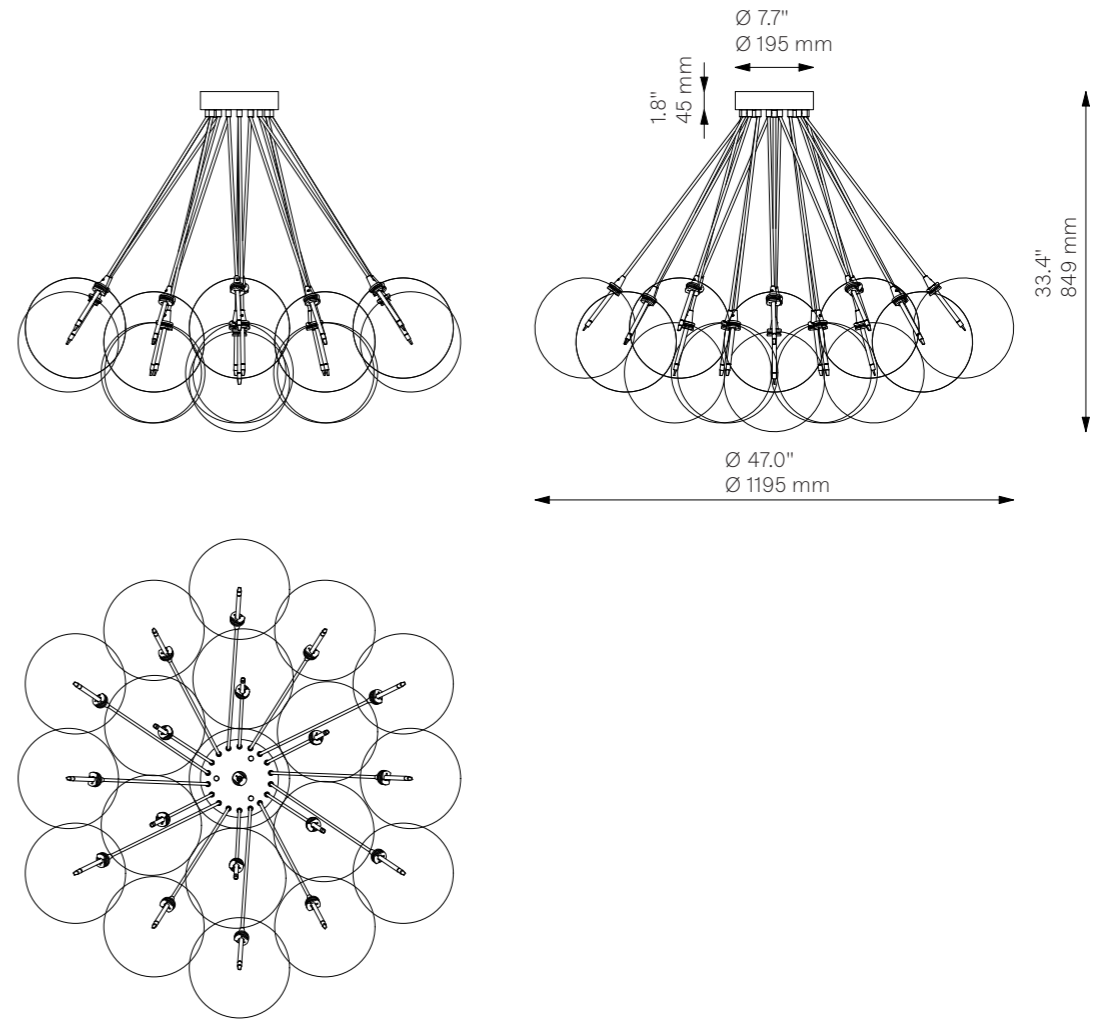

Cloud 250 ^{New}

Chandelier - B654

Classic Collection

Glass Lampshades	19 x Ø 250 mm / Ø 9.9" Borosilicate Transparent Glass
Weight	21.7 kg / 47.8 lb
Light Source	LED Bulb (included) 19 x 1.6 W Max Wattage 19 x 2 W Total Lumens 3420 lm Color Temperature 2700 K Bulb Base G4 Dimmable with electronic Dimmers only (ELV, trailing edge)
Finishes	LBB / Lacquered Burnished Brass BGM / Black Gunmetal PN / Polished Nickel
Canopy (Vaulted Ceiling Compatible)	D 630 mm H 34 mm / D 24.8" H 1.3"
CE/UL Certified	CE/UL
Ingress Protection	IP 20