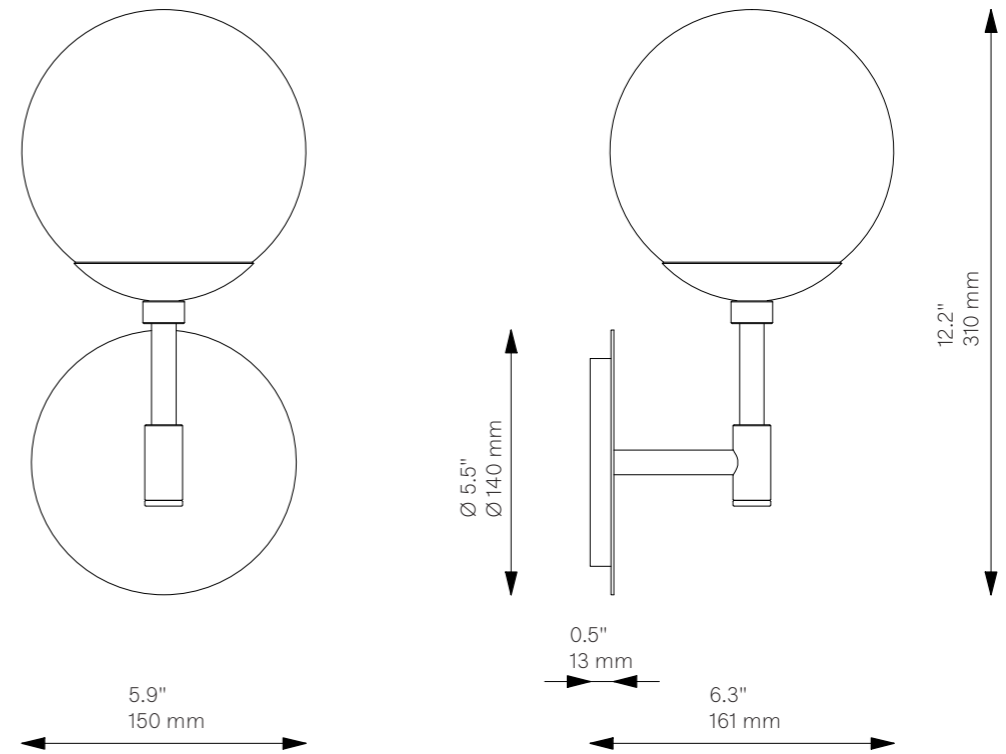

Sunset ^{New}

Wall Sconce - B647

Globe Collection

Glass Lampshades	1 x Ø 150 mm / Ø 5.9" Soda Lime Triplex Opal Glass Soda Lime Marble Glass Borosilicate Transparent Glass
-------------------------	-------------------------------------------------------------------------------------------------------------------

Weight	1.2 kg / 2.7 lb
---------------	-----------------

Light Source	LED Bulb (included) 1 x 5 W Max Wattage 1 x 10 W Total Lumens 450-500 lm Color Temperature 2700 K Bulb Base E14 / E12
	Dimmable with electronic Dimmers only (ELV, trailing edge)