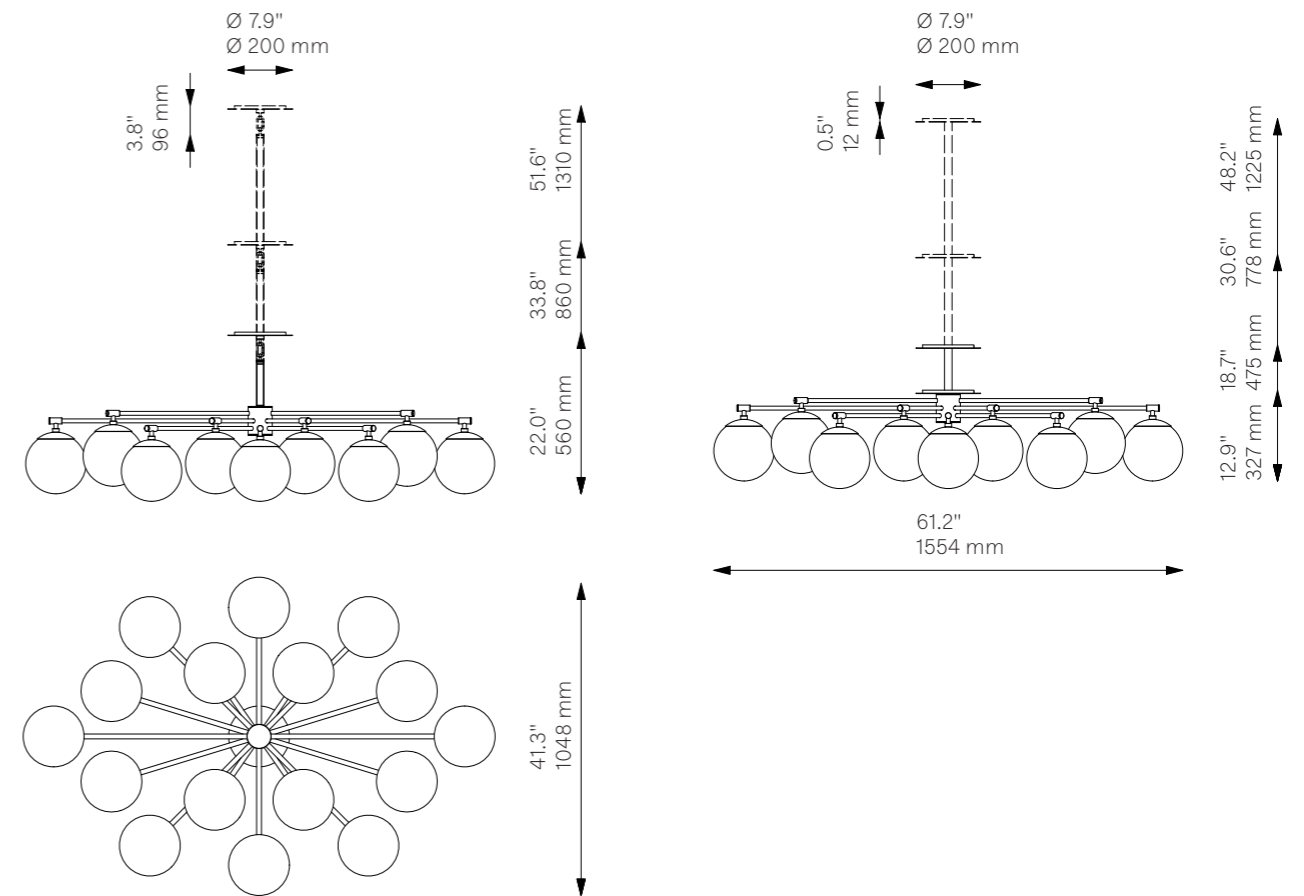

Orion Oval

Chandelier - B612

Globe Collection

Glass Lampshades

16 x Ø 200 mm / Ø 7.9"
Soda Lime Triplex Opal Glass
* More options on page 184

Weight

27.4 kg / 60.4 lb

Light Source

LED Bulb (included) 16 x 5 W
Max Wattage 16 x 10 W
Total Lumens 7200-8000 lm
Color Temperature 2700 K
Bulb Base E14 / E12

Dimmable with electronic
Dimmers only (ELV, trailing edge)

Finishes

LBB / Lacquered Burnished Brass
BGM / Black Gunmetal
PN / Polished Nickel

Extension Rods (Included)

1 x 150 mm 1 x 300 mm 1 x 450 mm
1 x 5.9" 1 x 11.8" 1 x 17.7"

Canopy (Vaulted Ceiling Compatible)

Ø 200 mm H 12 mm / Ø 7.9" H 0.5"