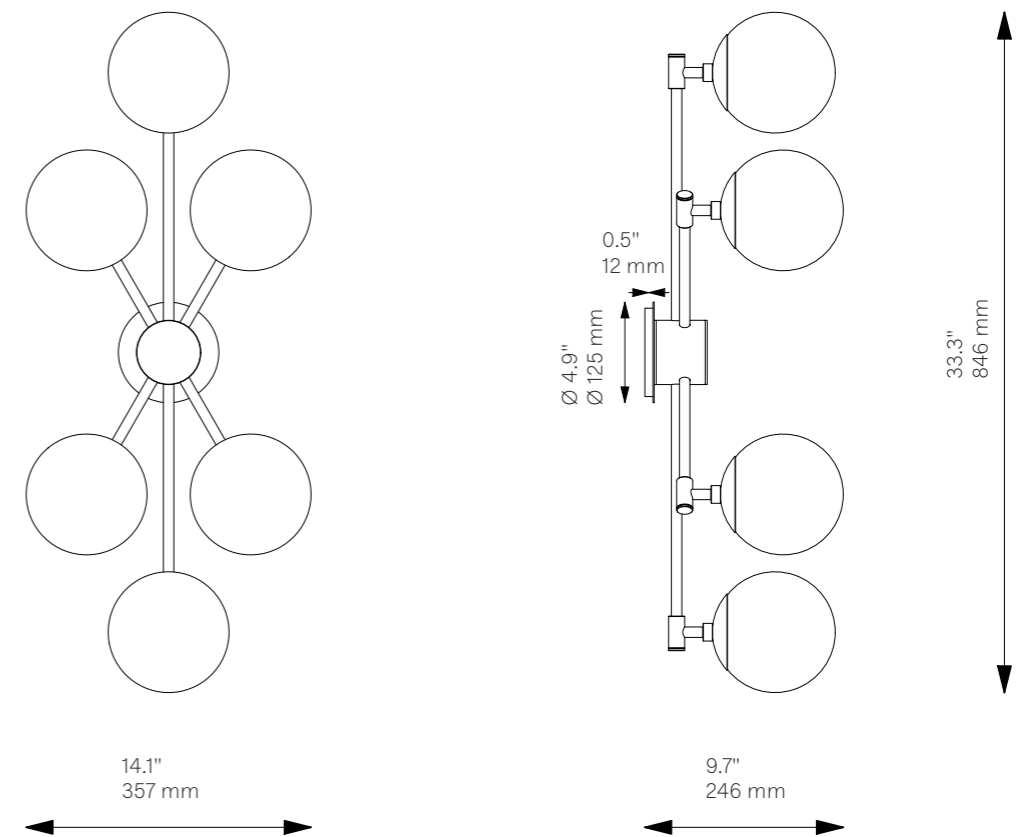

# Orion 6

Flush Mount - B591

Globe Collection

## Glass Lampshades

6 x Ø 150 mm / Ø 5.9"  
Soda Lime Triplex Opal Glass  
\* More options on page 184

## Weight

6.0 kg / 13.2 lb

## Light Source

LED Bulb (included)	6 x 5 W
Max Wattage	6 x 10 W
Total Lumens	2700-3000 lm
Color Temperature	2700 K
Bulb Base	E14 / E12

Dimmable with electronic  
Dimmers only (ELV, trailing edge)