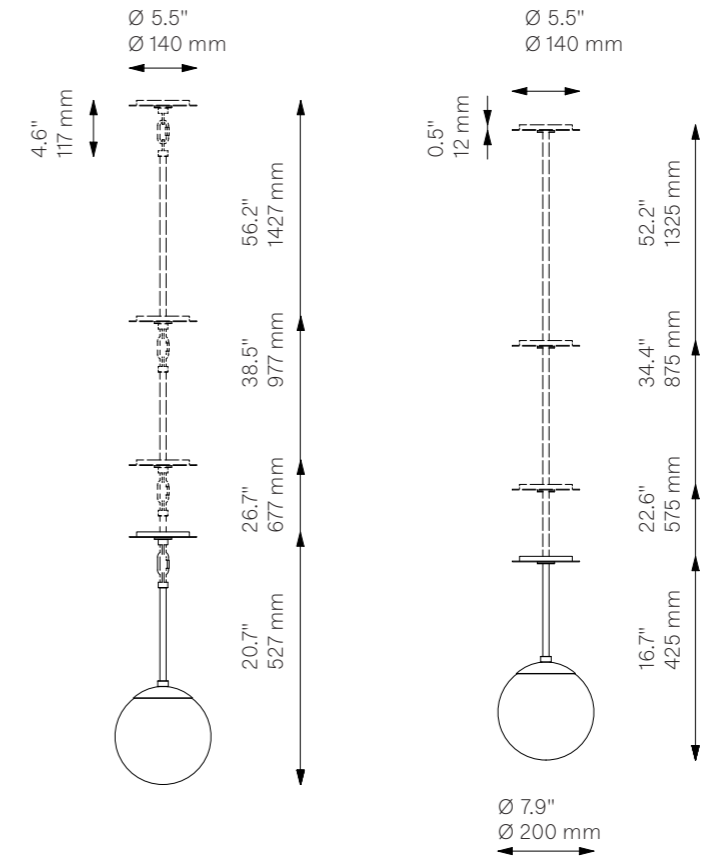

# Globe Single

Pendant - B581

Globe Collection

## Glass Lampshades

1 x Ø 200 mm / Ø 7.9"  
Soda Lime Triplex Opal Glass  
\* More options on page 184

## Light Source

LED Bulb (included) 1 x 5 W  
Max Wattage 1 x 10 W  
Total Lumens 7200-8000 lm  
Color Temperature 2700 K  
Bulb Base E14 / E12

Dimmable with electronic  
Dimmers only (ELV, trailing edge)

## Extension Rods (Included)

1 x 150 mm    1 x 300 mm    1 x 450 mm  
1 x 5.9"      1 x 11.8"      1 x 17.7"