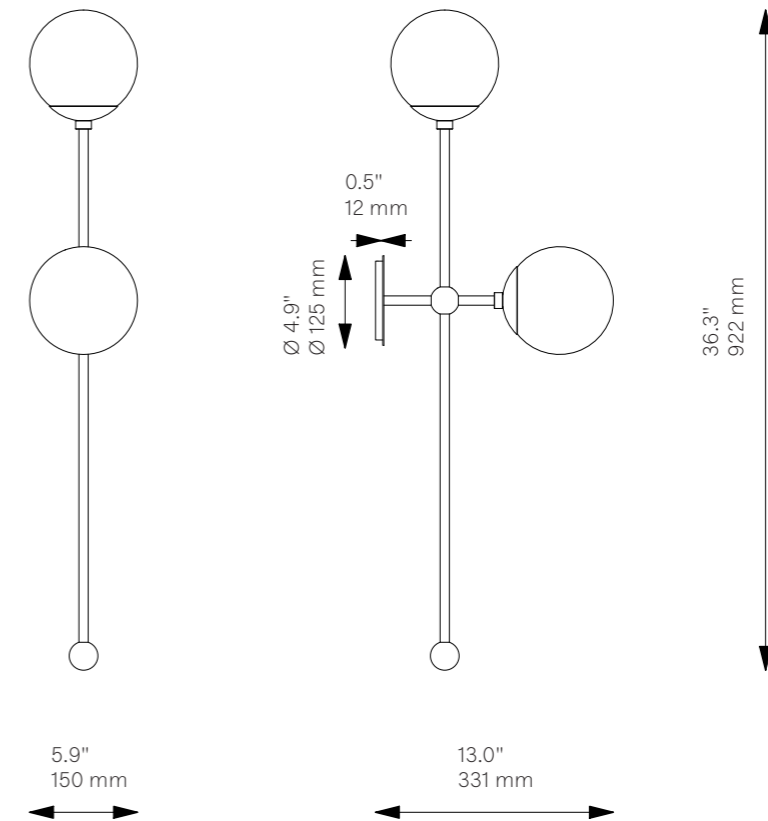

Globe Dual

Wall Sconce - B577

Globe Collection

Glass Lampshades

2 x Ø 150 mm / Ø 5.9"
Soda Lime Triplex Opal Glass
* More options on page 184

Weight

2.6 kg / 5.7 lb

Light Source

LED Bulb (included) 2 x 5 W
Max Wattage 2 x 10 W
Total Lumens 900-1000 lm
Color Temperature 2700 K
Bulb Base E14 / E12

Dimmable with electronic
Dimmers only (ELV, trailing edge)

Finishes

LBB / Lacquered Burnished Brass
BGM / Black Gunmetal
PN / Polished Nickel