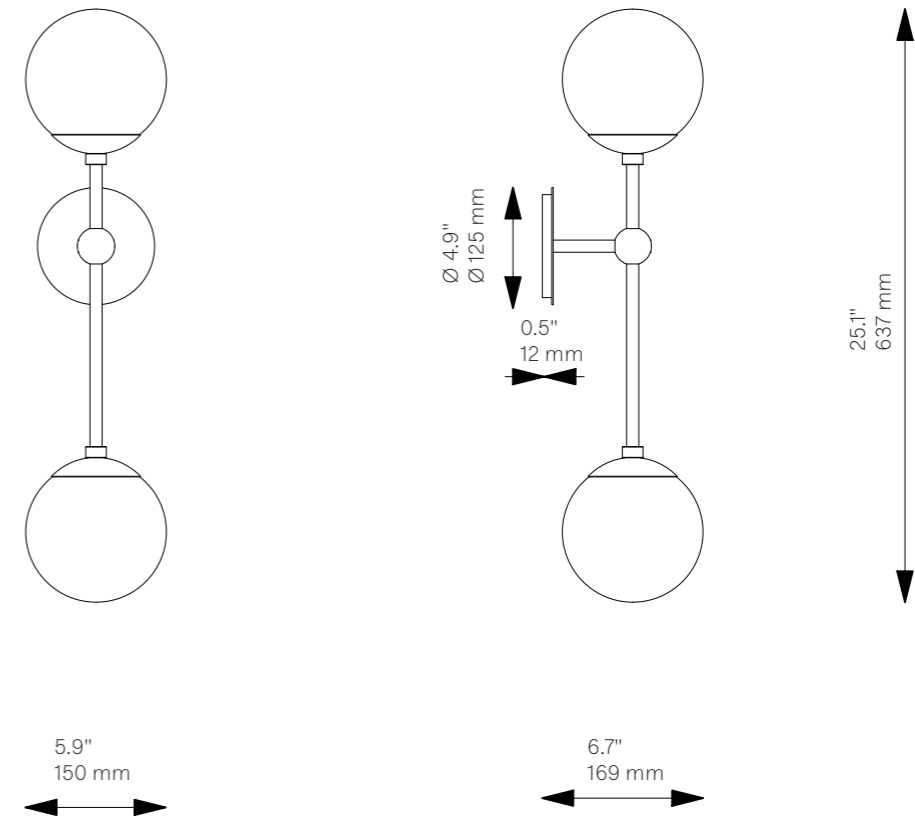

Armstrong Dual

Wall Sconce - B575

Globe Collection

Glass Lampshades

2 x Ø 150 mm / Ø 5.9"
Soda Lime Marble Glass
* More options on page 184

Weight

2.1 kg / 4.6 lb

Light Source

LED Bulb (included) 2 x 5 W
Max Wattage 2 x 10 W
Total Lumens 900-1000 lm
Color Temperature 2700 K
Bulb Base E14 / E12

Dimmable with electronic
Dimmers only (ELV, trailing edge)

Finishes

LBB / Lacquered Burnished Brass
BGM / Black Gunmetal
PN / Polished Nickel