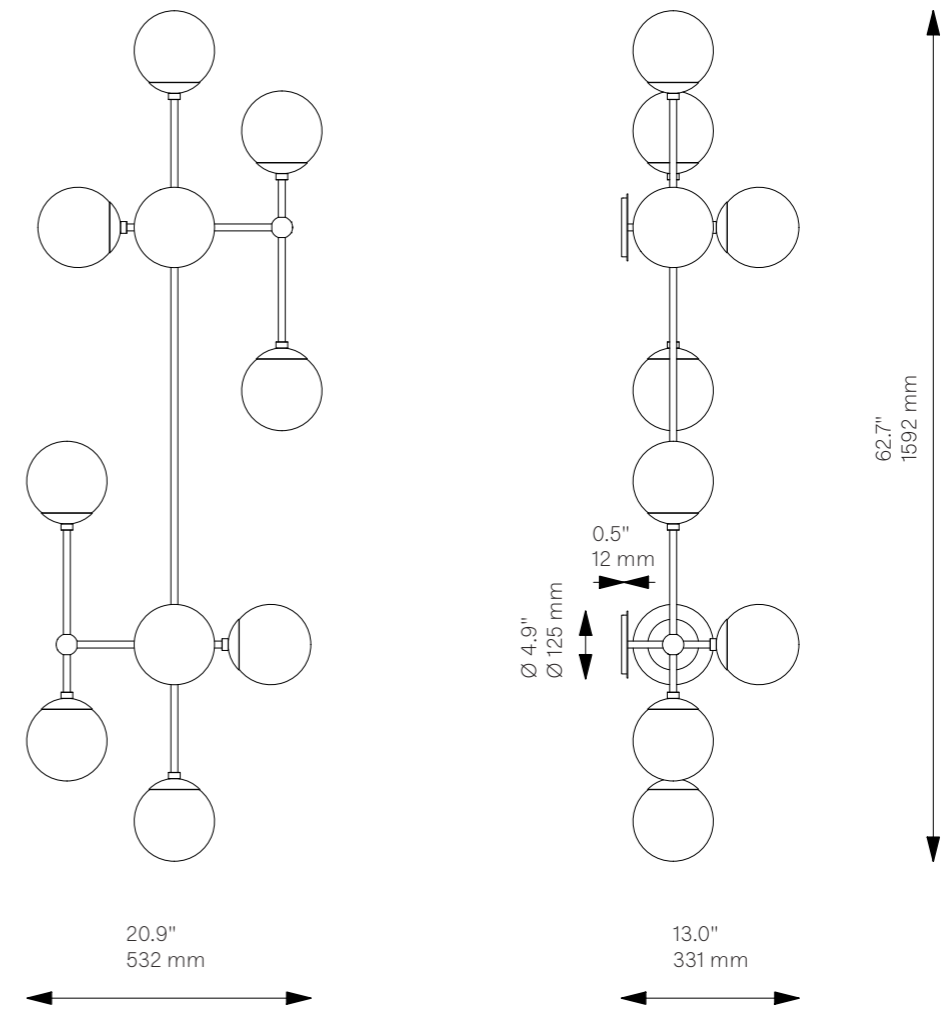

# Armstrong

Flush Mount - B571

Globe Collection

## Glass Lampshades

10 x Ø 150 mm / Ø 5.9"  
Soda Lime Triplex Opal Glass  
\* More options on page 184

## Weight

9.0 kg / 20.1 lb

## Light Source

LED Bulb (included)	10 x 5 W
Max Wattage	10 x 10 W
Total Lumens	4500-5000 lm
Color Temperature	2700 K
Bulb Base	E14 / E12

Dimmable with electronic  
Dimmers only (ELV, trailing edge)