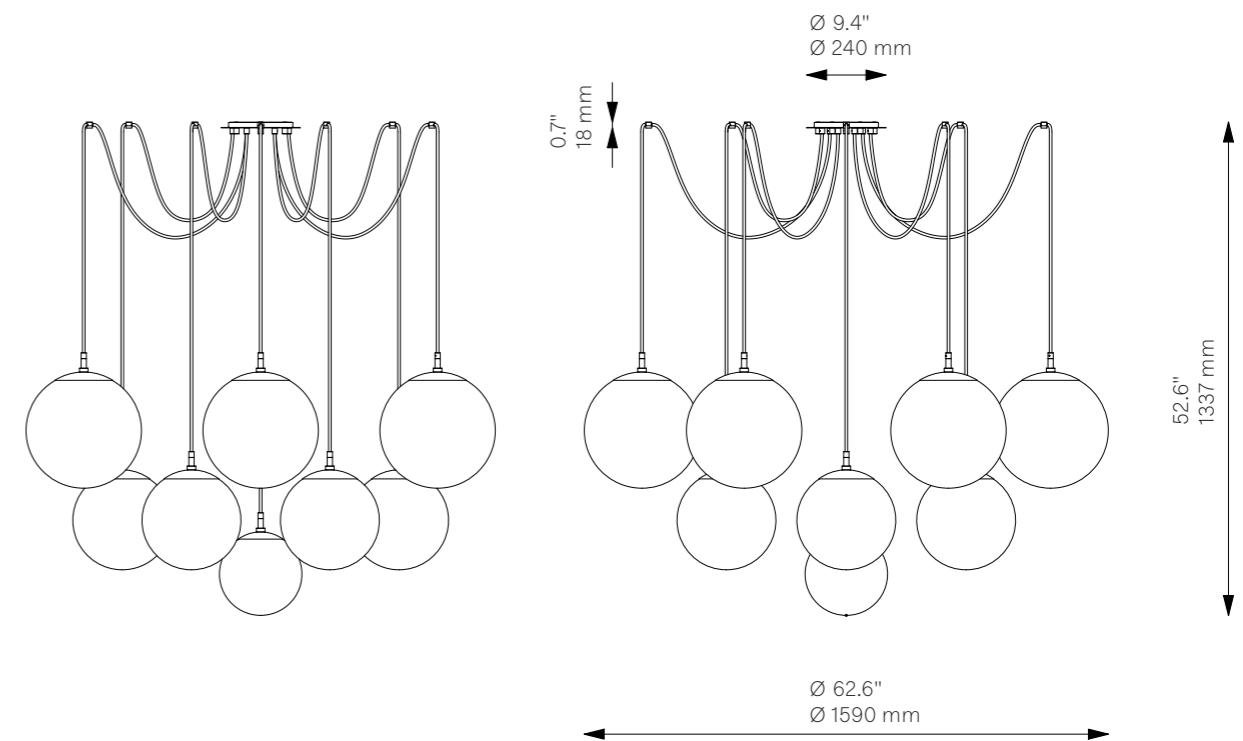

Spider

Chandelier - B568

Globe Collection

Glass Lampshades

6 x Ø 350 mm / Ø 13.8"
 6 x Ø 300 mm / Ø 11.8"
 1 x Ø 250 mm / Ø 9.9"
 Soda Lime Marble Glass
 * More options on page 184

Weight

36.1 kg / 79.6 lb

Light Source

LED Bulb (included) 13 x 5 W
 Max Wattage 13 x 10 W
 Total Lumens 5850-6500 lm
 Color Temperature 2700 K
 Bulb Base E14 / E12

Dimmable with electronic
 Dimmers only (ELV, trailing edge)

Finishes

LBB / Lacquered Burnished Brass
 BGM / Black Gunmetal
 PN / Polished Nickel

Canopy

Ø 240 mm H 18 mm / Ø 9.4" H 0.7"