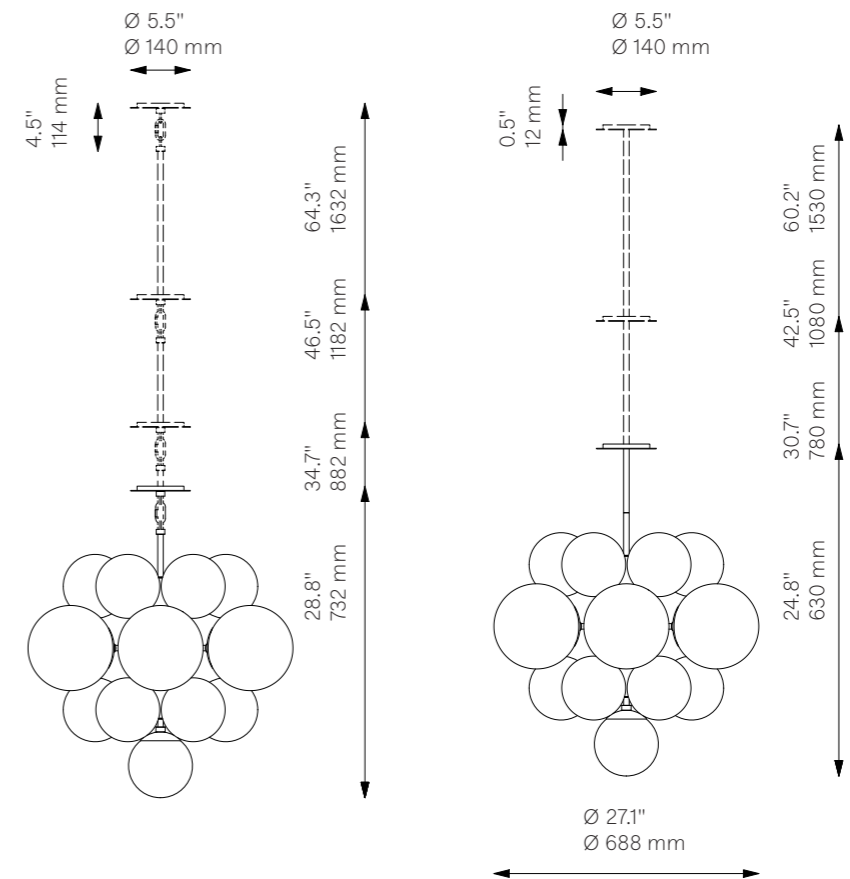

Nova

Chandelier - B430

Globe Collection

Glass Lampshades

13 x Ø 150 mm / Ø 5.9"
 6 x Ø 200 mm / Ø 7.9"
 Soda Lime Marble Glass
 * More options on page 184

Weight

19.4 kg / 42.8 lb

Light Source

LED Bulb (included) 19 x 5 W
 Max Wattage 19 x 10 W
 Total Lumens 8550-9500 lm
 Color Temperature 2700 K
 Bulb Base E14 / E12

Dimmable with electronic
 Dimmers only (ELV, trailing edge)

Finishes

LBB / Lacquered Burnished Brass
 BGM / Black Gunmetal
 PN / Polished Nickel

Extension Rods (Included)

1 x 150 mm 1 x 300 mm 1 x 450 mm
 1 x 5.9" 1 x 11.8" 1 x 17.7"

Canopy (Vaulted Ceiling Compatible)

Ø 140 mm H 12 mm / Ø 5.5" H 0.5"