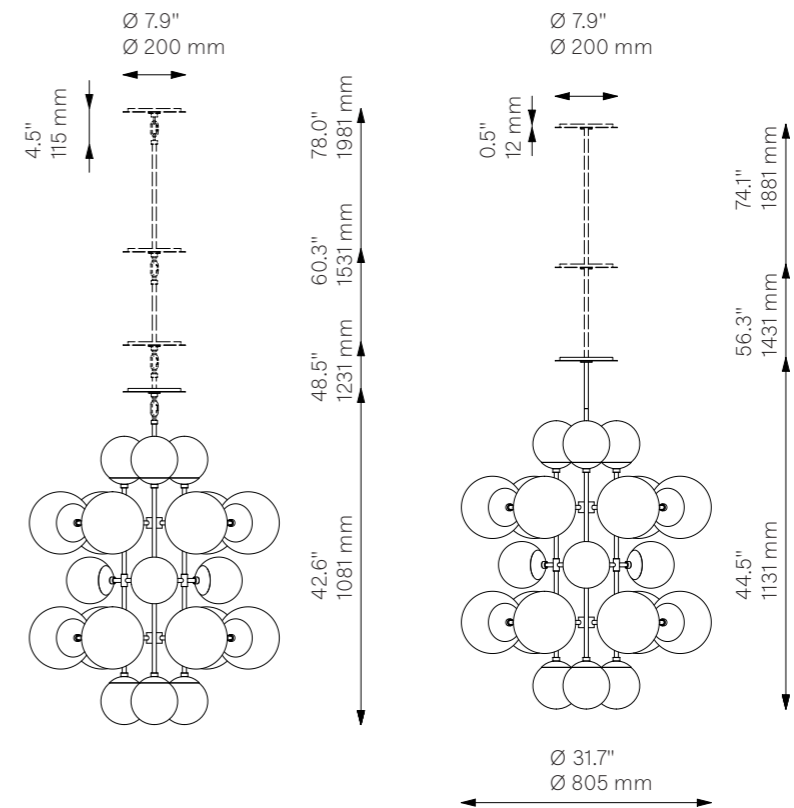

## Glass Lampshades

12 x Ø 200 mm / Ø 7.9"  
 9 x Ø 150 mm / Ø 5.9"  
 Soda Lime Triplex Opal Glass  
 \* More options on page 184

## Weight

30.1 kg / 66.4 lb

## Light Source

LED Bulb (included) 21 x 5 W  
 Max Wattage 21 x 10 W  
 Total Lumens 9450-10500 lm  
 Color Temperature 2700 K  
 Bulb Base E14 / E12

Dimmable with electronic  
 Dimmers only (ELV, trailing edge)

## Canopy (Vaulted Ceiling Compatible)

Ø 200 mm H 12 mm / Ø 7.9" H 0.5"