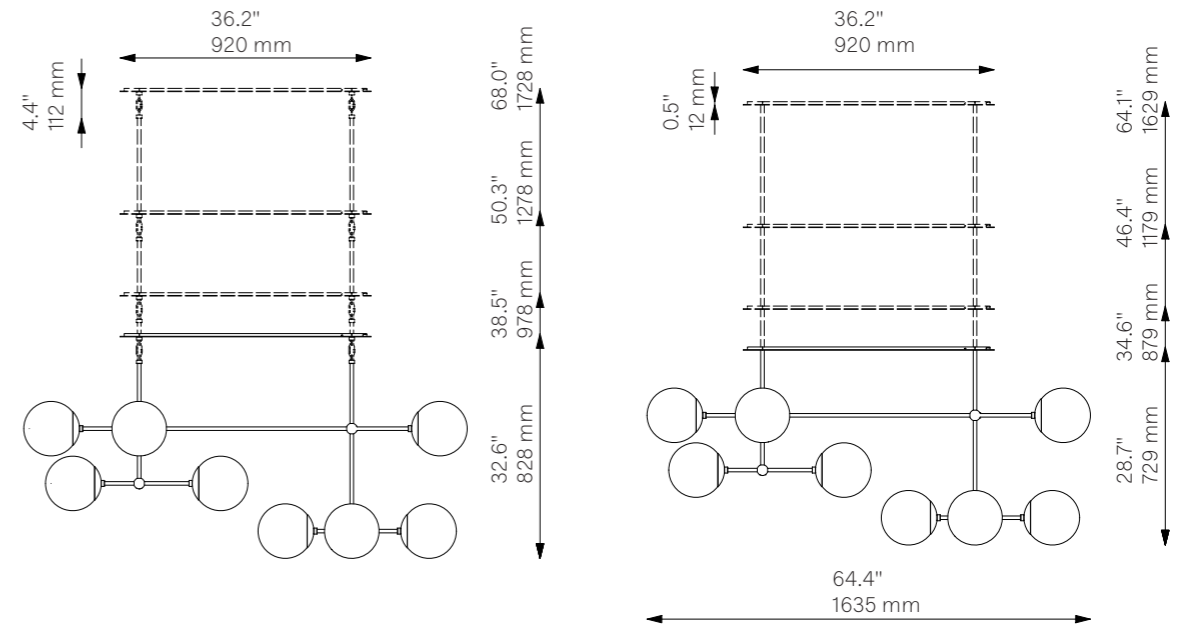

## Glass Lampshades

10 x Ø 200 mm / Ø 7.9"  
Soda Lime Triplex Opal Glass  
\* More option on page 184

## Light Source

LED Bulb (included) 10 x 5 W  
Max Wattage 10 x 10 W  
Total Lumens 4500-5000 lm  
Color Temperature 2700 K  
Bulb Base E14 / E12

Dimmable with electronic  
Dimmers only (ELV, trailing edge)

## Extension Rods (Included)

2 x 150 mm	2 x 300 mm	2 x 450 mm
2 x 5.9"	2 x 11.8"	2 x 17.7"

## Canopy (Vaulted Ceiling Compatible)

W 920 mm	D 140 mm	H 12 mm
W 36.2"	D 5.5"	H 0.5"