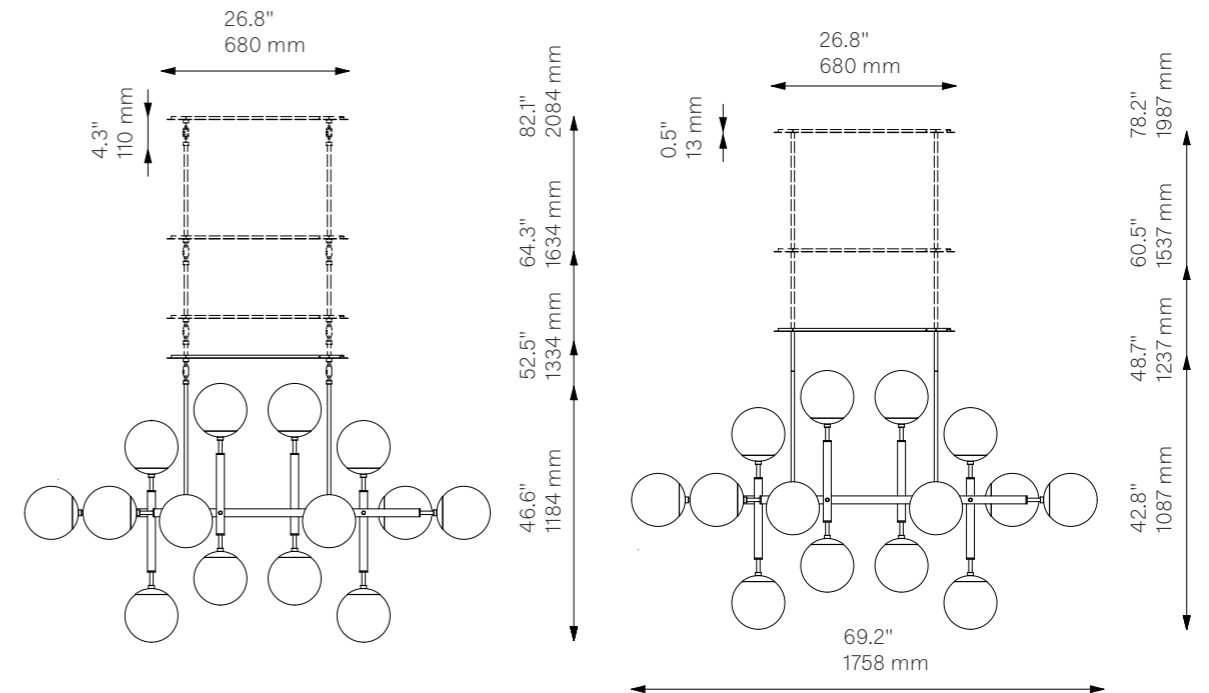

Riegel

Chandelier - B303

Globe Collection

Glass Lampshades

16 x Ø 200 mm / Ø 7.9"
Soda Lime Triplex Opal Glass
* More options on page 184

Weight

31.2 kg / 68.8 lb

Light Source

LED Bulb (included) 16 x 5 W
Max Wattage 16 x 10 W
Total Lumens 7200-8000 lm
Color Temperature 2700 K
Bulb Base E14 / E12

Dimmable with electronic
Dimmers only (ELV, trailing edge)

Finishes

LBB / Lacquered Burnished Brass
BGM / Black Gunmetal
PN / Polished Nickel

Extension Rods (Included)

2 x 150 mm	2 x 300 mm	2 x 450 mm
2 x 5.9"	2 x 11.8"	2 x 17.7"

Canopy (Vaulted Ceiling Compatible)

W 680 mm	D 140 mm	H 13 mm
W 26.8"	D 5.5"	H 0.5"