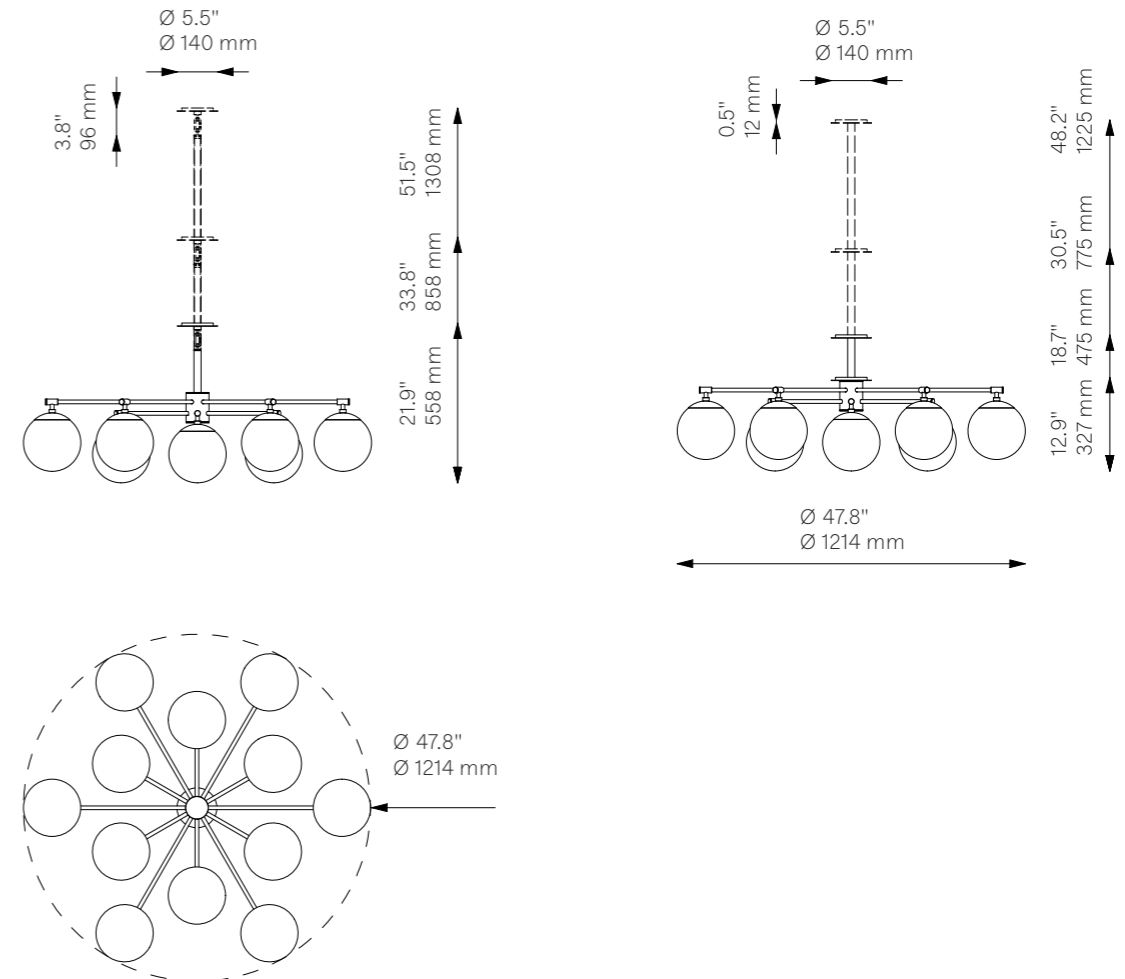

Orion Round

Chandelier - B300

Globe Collection

Glass Lampshades

12 x Ø 200 mm / Ø 7.9"
Soda Lime Triplex Opal Glass
* More options on page 184

Weight

20.3 kg / 44.8 lb

Light Source

LED Bulb (included) 12 x 5 W
Max Wattage 12 x 10 W
Total Lumens 5400-6000 lm
Color Temperature 2700 K
Bulb Base E14 / E12

Dimmable with electronic
Dimmers only (ELV, trailing edge)

Finishes

LBB / Lacquered Burnished Brass
BGM / Black Gunmetal
PN / Polished Nickel

Extension Rods (Included)

1 x 150 mm 1 x 300mm 1 x 450 mm
1 x 5.9" 1 x 11.8" 1 x 17.7"

Canopy (Vaulted Ceiling Compatible)

Ø 140 mm H 12 mm / Ø 5.5" H 0.5"