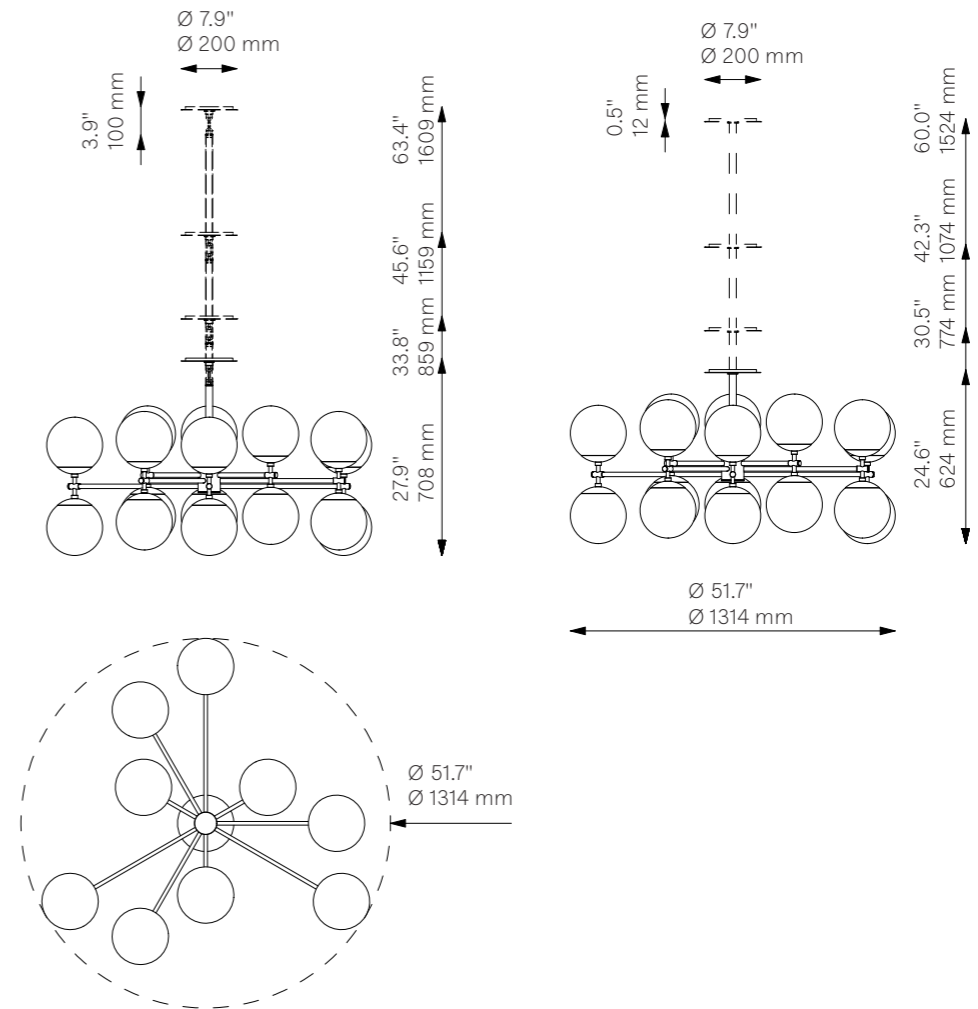

Zodiac

Chandelier - B298

Globe Collection

Glass Lampshades

18 x Ø 200 mm / Ø 7.9"
Soda Lime Triplex Opal Glass
* More options on page 184

Weight

22.6 kg / 49.8 lb

Light Source

LED Bulb (included) 18 x 5 W
Max Wattage 18 x 10 W
Total Lumens 8100-9000 lm
Color Temperature 2700 K
Bulb Base E14 / E12

Dimmable with electronic
Dimmers only (ELV, trailing edge)

Finishes

LBB / Lacquered Burnished Brass
BGM / Black Gunmetal
PN / Polished Nickel

Extension Rods (Included)

1 x 150 mm 1 x 300 mm 1 x 450 mm
1 x 5.9" 1 x 11.8" 1 x 17.7"

Canopy (Vaulted Ceiling Compatible)

Ø 200 mm H 12 mm / Ø 7.9" H 0.5"