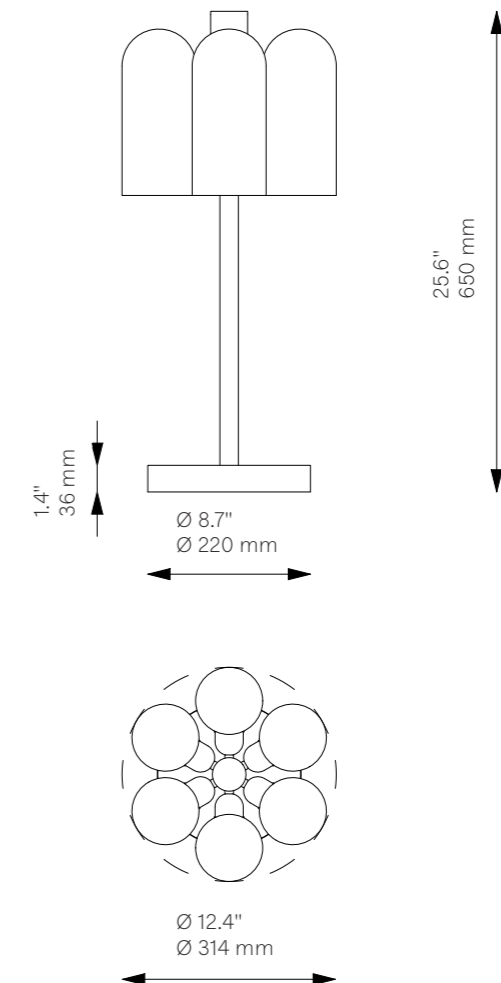

Odyssey 6

B192

Table

Glass Lampshades

6 x Ø 100 mm x H 225 mm
6 x Ø 3.9" x H 8.9"
Triplex Opal Glass (acid etch on the outside)

Weight

8.1 kg / 17.9 lb

Light Source

LED Bulb (included) 6 x 5 LED
Max Wattage 6 x 15 W
Total Lumens 2700-3000 lm
Color Temperature 3000 K
Bulb Base E14 / E12
Bulb Size G45, max length 80 mm / 3.2"

Dimmable with electronic
Dimmers only (ELV, trailing edge)

Finishes

LBB / Lacquered Burnished Brass
BGM / Black Gunmetal
PN / Polished Nickel

Cord

3000 mm / 118.1" with inline on-off switch and plug
Switch location 500 mm / 19.7" from the base