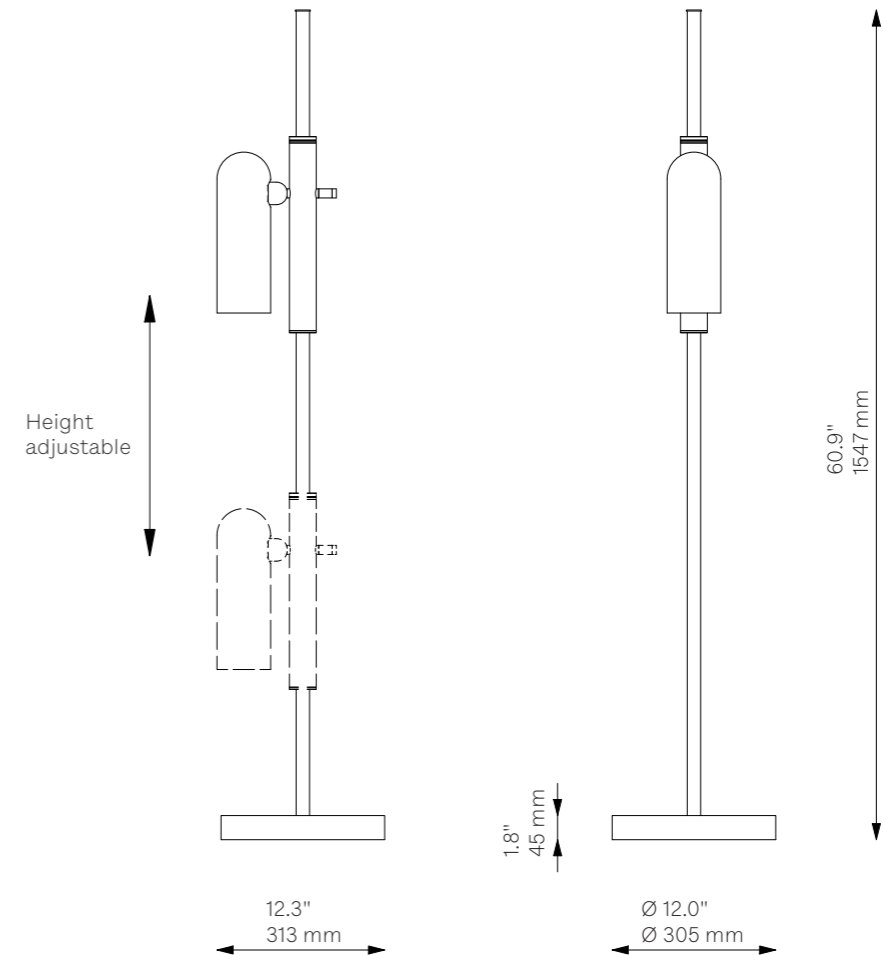

# Odyssey 1

B191

Floor

## Glass Lampshades

1 x Ø 100 mm x H 300 mm  
1 x Ø 3.9" x H 11.8"  
Triplex Opal Glass (acid etch on the outside)

## Weight

12.3 kg / 27.1 lb

## Light Source

LED Bulb (included) 1 x 5 W LED  
Max Wattage 1 x 15 W  
Total Lumens 450-500 lm  
Color Temperature 3000 K  
Bulb Base E14 / E12  
Bulb Size G45, max length 80 mm / 3.2"

Dimmable with electronic  
Dimmers only (ELV, trailing edge)