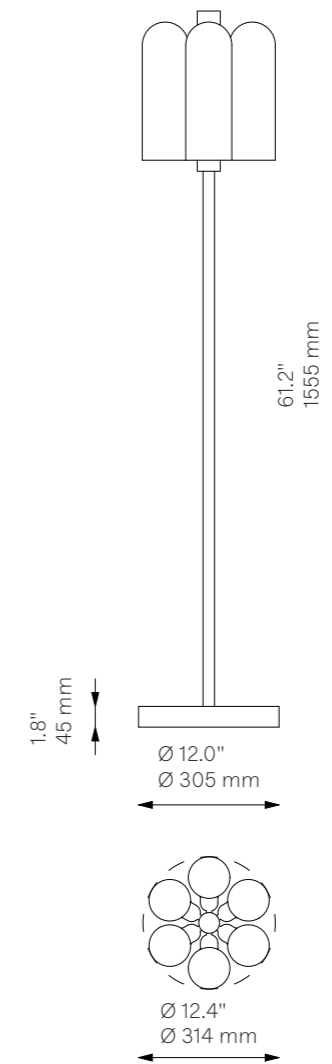

Odyssey 6

B165

Floor

| | |
|-------------------------|--|
| Glass Lampshades | 1 x Ø 100 mm x H 300 mm 1 x Ø 3.9" x H 11.8" Triplex Opal Glass (acid etch on the outside) |
| Weight | 14.7 kg / 32.4 lb |
| Light Source | LED Bulb (included) 6 x 5 W LED Max Wattage 6 x 15 W Total Lumens 2700-3000 lm Color Temperature 3000 K Bulb Base E14 / E12 Bulb Size G45, max length 80 mm / 3.2" Dimmable with electronic Dimmers only (ELV, trailing edge) |
| Finishes | LBB / Lacquered Burnished Brass BGM / Black Gunmetal PN / Polished Nickel |
| Cord | 3000 mm / 118.1" with inline on-off switch and plug Switch location 500 mm / 19.7" from the base |