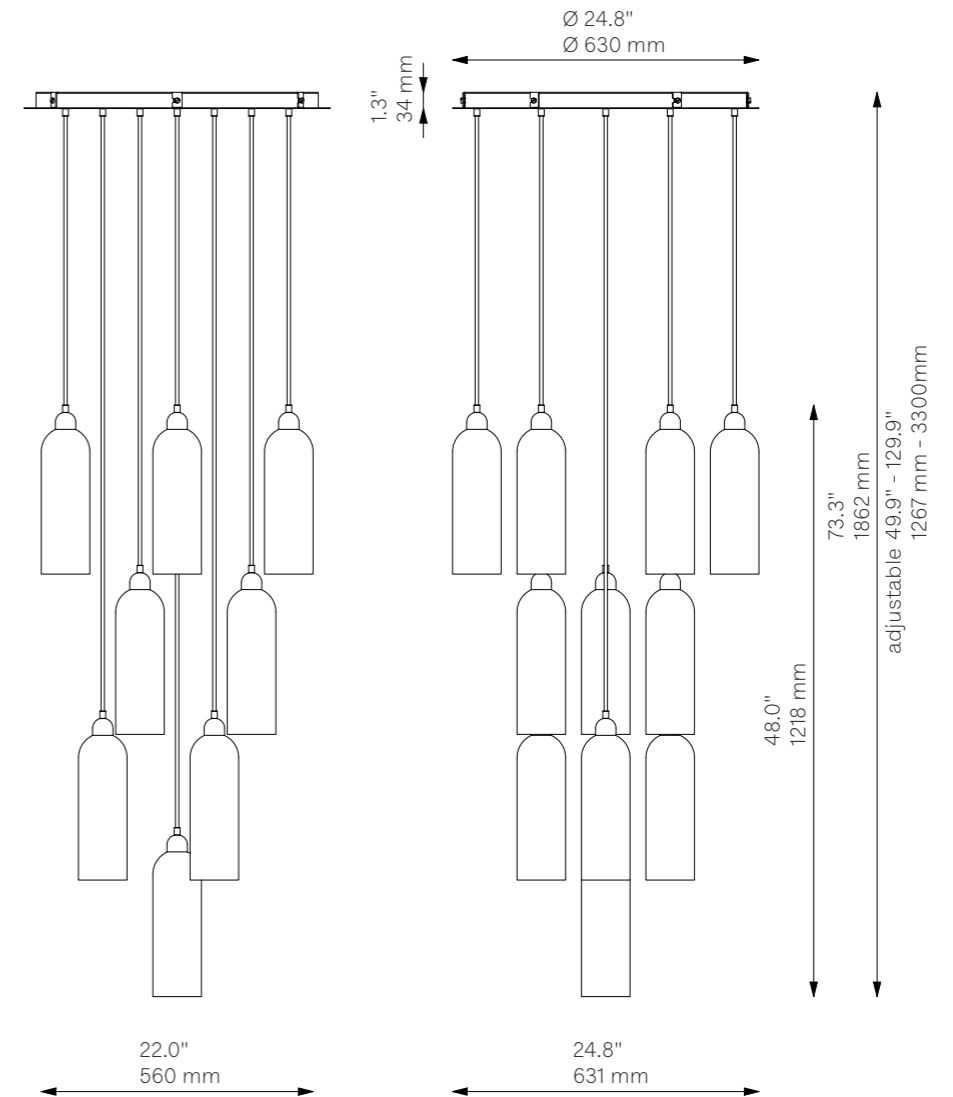

Odyssey Cluster 13

Chandelier - B160

Ceiling

Glass Lampshades	13 x $\text{Ø } 100 \text{ mm}$ x H 300 mm 13 x $\text{Ø } 3.9''$ x H $11.8''$ Triplex Opal Glass (acid etch on the outside)
-------------------------	--

Weight	22.4 kg / 49.4 lb
---------------	-------------------

Light Source	LED Bulb (included) 13 x 5 W LED Max Wattage 13 x 15 W Total Lumens 5850-6500 lm Color Temperature 3000 K Bulb Base E14 / E12
---------------------	---