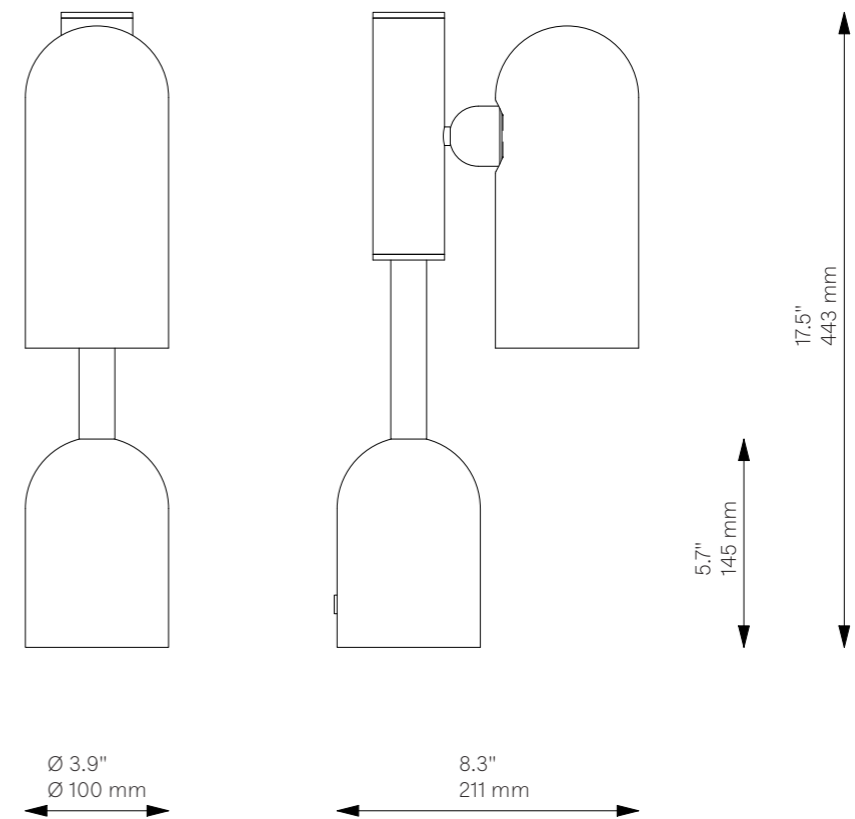

Odyssey 1

B148

Table

Glass Lampshades

1 x Ø 100 mm x H 250 mm
1 x Ø 3.9" x H 8.9"
Triplex Opal Glass (acid etch on the outside)

Weight

3.5 kg / 7.7 lb

Light Source

LED Bulb (included) 1 x 5 W LED
Max Wattage 1 x 15 W
Total Lumens 450-500 lm
Color Temperature 3000 K
Bulb Base E14 / E12
Bulb Size G45, max length 80 mm / 3.2"

Dimmable with electronic
Dimmers only (ELV, trailing edge)

Finishes

LBB / Lacquered Burnished Brass
BGM / Black Gunmetal
PN / Polished Nickel

Cord

3000 mm / 118.1" with inline on-off switch and plug
Switch location 500 mm / 19.7" from the base