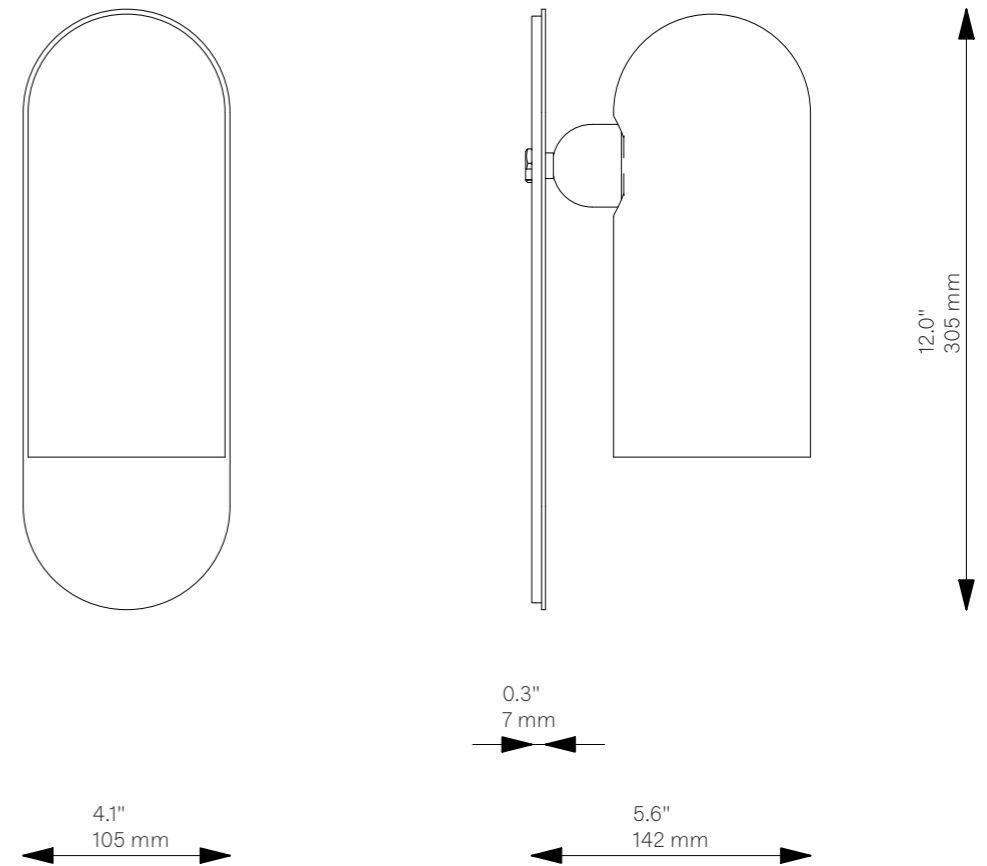

Odyssey MD

B146

Wall

Glass Lampshades

1 x Ø 100 mm x H 225 mm
1 x Ø 3.9" x H 8.9"
Triplex Opal Glass (acid etch on the outside)

Weight

2.5 kg / 5.5 lb

Light Source

LED Bulb (included)	1 x 5 W LED
Max Wattage	1 x 15 W
Total Lumens	450-500 lm
Color Temperature	3000 K
Bulb Base	E14 / E12
Bulb Size	G45, max length 80 mm / 3.2"

Dimmable with electronic
Dimmers only (ELV, trailing edge)