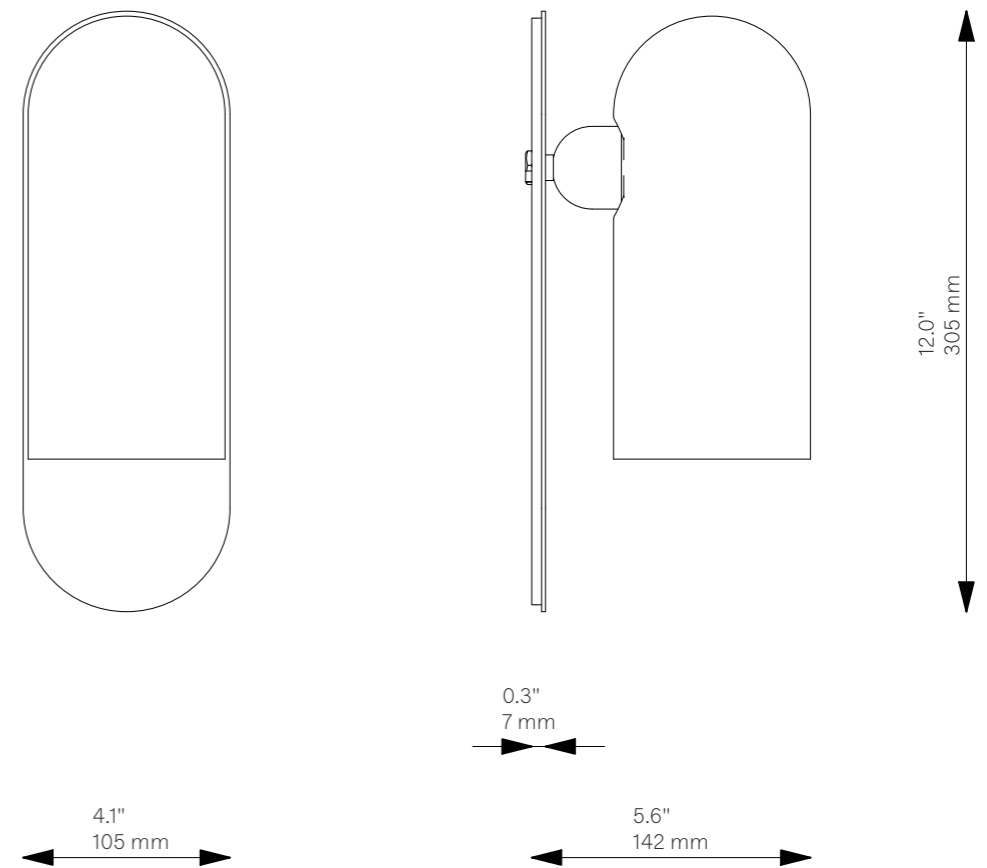

# Odyssey SM

B145

Wall

<b>Glass Lampshades</b>	1 x Ø 100 mm x H 150 mm 1 x Ø 3.9" x H 5.9" Triplex Opal Glass (acid etch on the outside)												
<b>Weight</b>	1.8 kg / 4.0 lb												
<b>Light Source</b>	<table border="0"> <tbody> <tr> <td>LED Bulb (included)</td> <td>1 x 5 W LED</td> </tr> <tr> <td>Max Wattage</td> <td>1 x 15 W</td> </tr> <tr> <td>Total Lumens</td> <td>450-500 lm</td> </tr> <tr> <td>Color Temperature</td> <td>3000 K</td> </tr> <tr> <td>Bulb Base</td> <td>E14 / E12</td> </tr> <tr> <td>Bulb Size</td> <td>G45, max length 80 mm / 3.2"</td> </tr> </tbody> </table> <p>Dimmable with electronic Dimmers only (ELV, trailing edge)</p>	LED Bulb (included)	1 x 5 W LED	Max Wattage	1 x 15 W	Total Lumens	450-500 lm	Color Temperature	3000 K	Bulb Base	E14 / E12	Bulb Size	G45, max length 80 mm / 3.2"
LED Bulb (included)	1 x 5 W LED												
Max Wattage	1 x 15 W												
Total Lumens	450-500 lm												
Color Temperature	3000 K												
Bulb Base	E14 / E12												
Bulb Size	G45, max length 80 mm / 3.2"												
<b>Finishes</b>	LBB / Lacquered Burnished Brass BGM / Black Gunmetal PN / Polished Nickel												

## Glass Lampshades

1 x Ø 100 mm x H 225 mm  
1 x Ø 3.9" x H 8.9"  
Triplex Opal Glass (acid etch on the outside)

## Light Source

LED Bulb (included)	1 x 5 W LED
Max Wattage	1 x 15 W
Total Lumens	450-500 lm
Color Temperature	3000 K
Bulb Base	E14 / E12
Bulb Size	G45, max length 80 mm / 3.2"

Dimmable with electronic  
Dimmers only (ELV, trailing edge)

## Glass Lampshades

1 x Ø 100 mm x H 300 mm  
1 x Ø 3.9" x H 11.8"  
Triplex Opal Glass (acid etch on the outside)