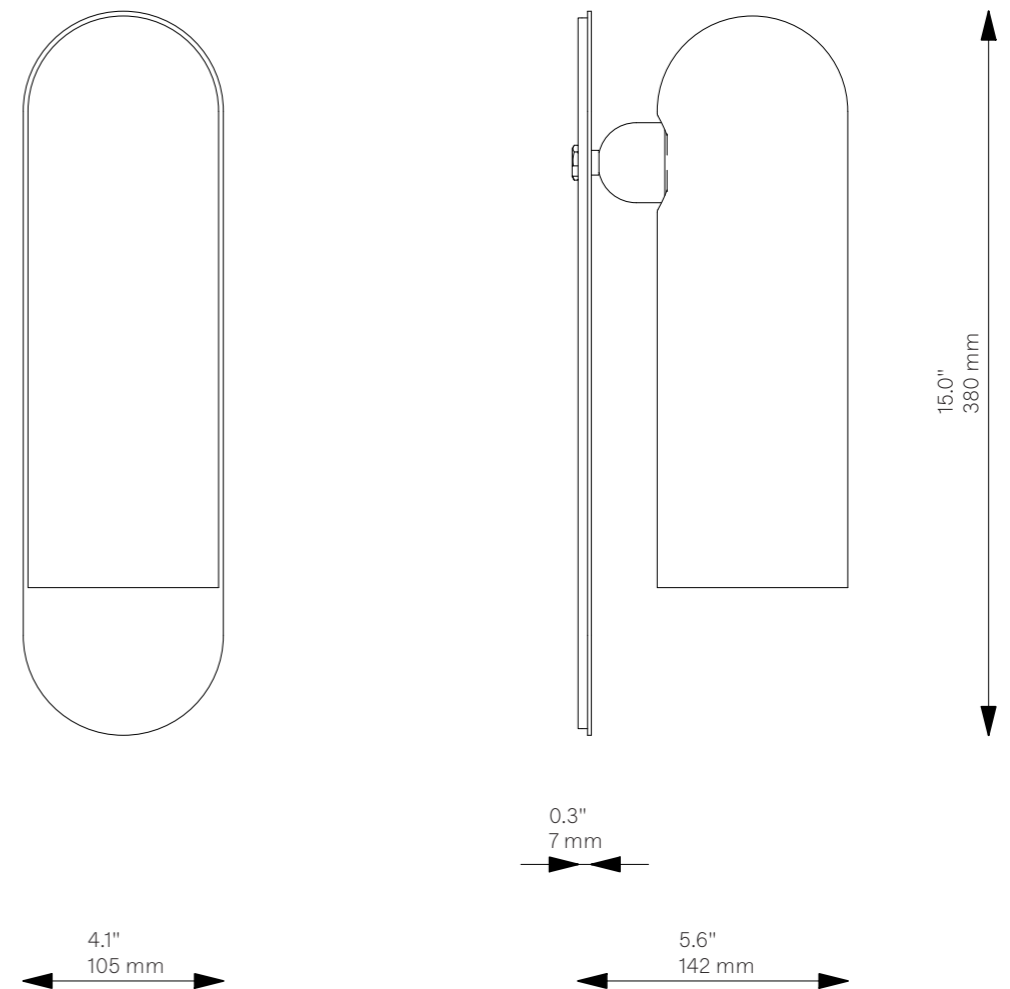

# Odyssey SM

B145

Wall

<b>Glass Lampshades</b>	1 x Ø 100 mm x H 150 mm 1 x Ø 3.9" x H 5.9" Triplex Opal Glass (acid etch on the outside)												
<b>Weight</b>	1.8 kg / 4.0 lb												
<b>Light Source</b>	<table border="0"> <tbody> <tr> <td>LED Bulb (included)</td> <td>1 x 5 W LED</td> </tr> <tr> <td>Max Wattage</td> <td>1 x 15 W</td> </tr> <tr> <td>Total Lumens</td> <td>450-500 lm</td> </tr> <tr> <td>Color Temperature</td> <td>3000 K</td> </tr> <tr> <td>Bulb Base</td> <td>E14 / E12</td> </tr> <tr> <td>Bulb Size</td> <td>G45, max length 80 mm / 3.2"</td> </tr> </tbody> </table> <p>Dimmable with electronic Dimmers only (ELV, trailing edge)</p>	LED Bulb (included)	1 x 5 W LED	Max Wattage	1 x 15 W	Total Lumens	450-500 lm	Color Temperature	3000 K	Bulb Base	E14 / E12	Bulb Size	G45, max length 80 mm / 3.2"
LED Bulb (included)	1 x 5 W LED												
Max Wattage	1 x 15 W												
Total Lumens	450-500 lm												
Color Temperature	3000 K												
Bulb Base	E14 / E12												
Bulb Size	G45, max length 80 mm / 3.2"												
<b>Finishes</b>	LBB / Lacquered Burnished Brass BGM / Black Gunmetal PN / Polished Nickel												

## Glass Lampshades

1 x Ø 100 mm x H 225 mm  
1 x Ø 3.9" x H 8.9"  
Triplex Opal Glass (acid etch on the outside)

## Light Source

LED Bulb (included)	1 x 5 W LED
Max Wattage	1 x 15 W
Total Lumens	450-500 lm
Color Temperature	3000 K
Bulb Base	E14 / E12
Bulb Size	G45, max length 80 mm / 3.2"

Dimmable with electronic  
Dimmers only (ELV, trailing edge)

## Glass Lampshades

1 x Ø 100 mm x H 300 mm  
1 x Ø 3.9" x H 11.8"  
Triplex Opal Glass (acid etch on the outside)