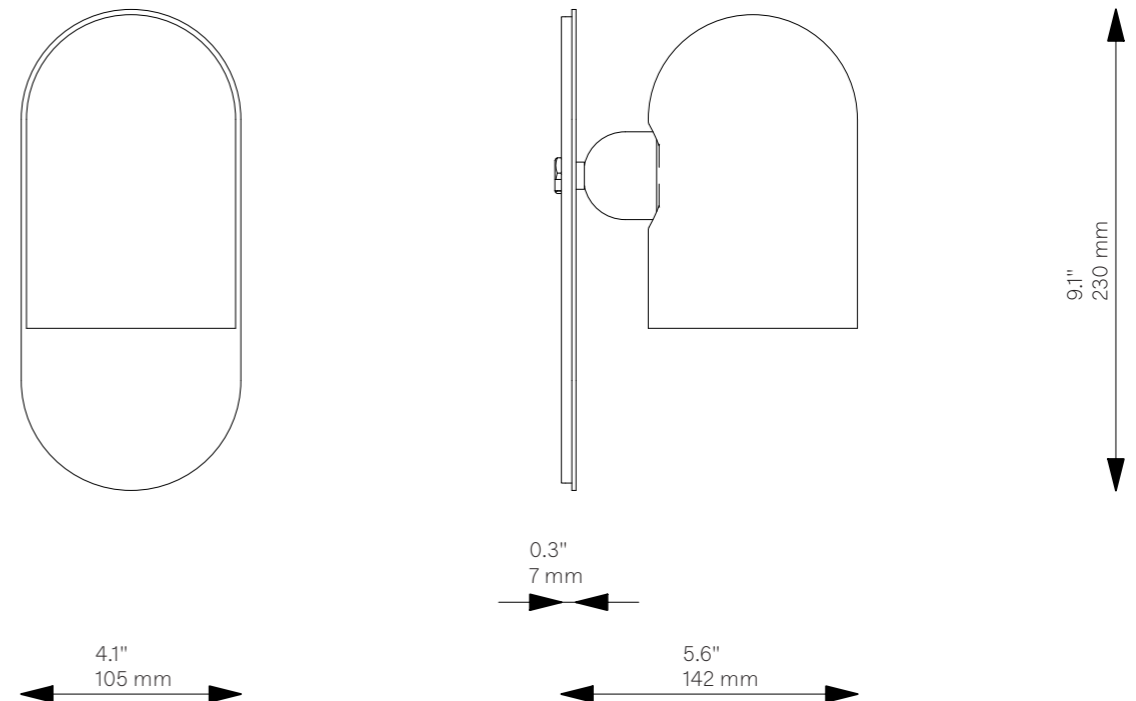

Glass Lampshades	1 x Ø 100 mm x H 150 mm 1 x Ø 3.9" x H 5.9" Triplex Opal Glass (acid etch on the outside)
Weight	1.8 kg / 4.0 lb
Light Source	<table border="0"> <tbody> <tr> <td>LED Bulb (included)</td> <td>1 x 5 W LED</td> </tr> <tr> <td>Max Wattage</td> <td>1 x 15 W</td> </tr> <tr> <td>Total Lumens</td> <td>450-500 lm</td> </tr> <tr> <td>Color Temperature</td> <td>3000 K</td> </tr> <tr> <td>Bulb Base</td> <td>E14 / E12</td> </tr> <tr> <td>Bulb Size</td> <td>G45, max length 80 mm / 3.2"</td> </tr> </tbody> </table> Dimmable with electronic Dimmers only (ELV, trailing edge)
Finishes	LBB / Lacquered Burnished Brass BGM / Black Gunmetal PN / Polished Nickel