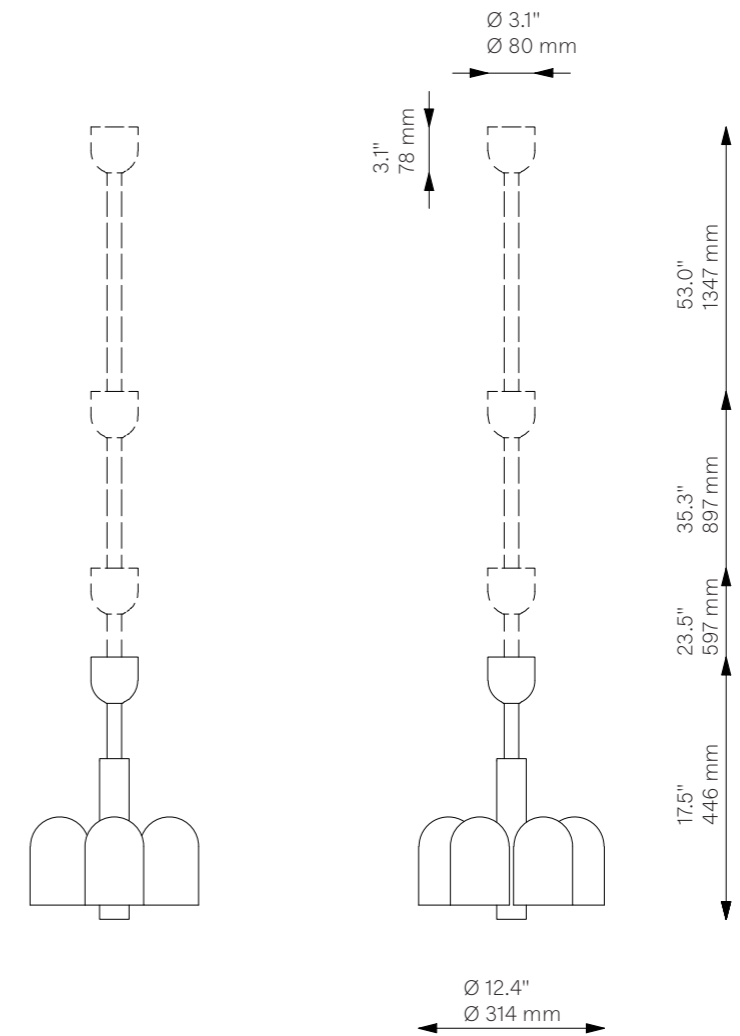

## Glass Lampshades

6 x Ø 100 mm x H 150 mm  
6 x Ø 3.9" x H 5.9"  
Triplex Opal Glass (acid etch on the outside)

## Weight

6.2 kg / 13.7 lb

## Light Source

LED Bulb (included) 6 x 5 W LED  
Max Wattage 6 x 15 W  
Total Lumens 2700-3000 lm  
Color Temperature 3000 K  
Bulb Base E14 / E12  
Bulb Size G45, max length 80 mm / 3.2"

Dimmable with electronic  
Dimmers only (ELV, trailing edge)

## Extension Rods (Included)

1 x 150 mm 1 x 300 mm 1 x 450 mm  
1 x 5.9" 1 x 11.8" 1 x 17.7"