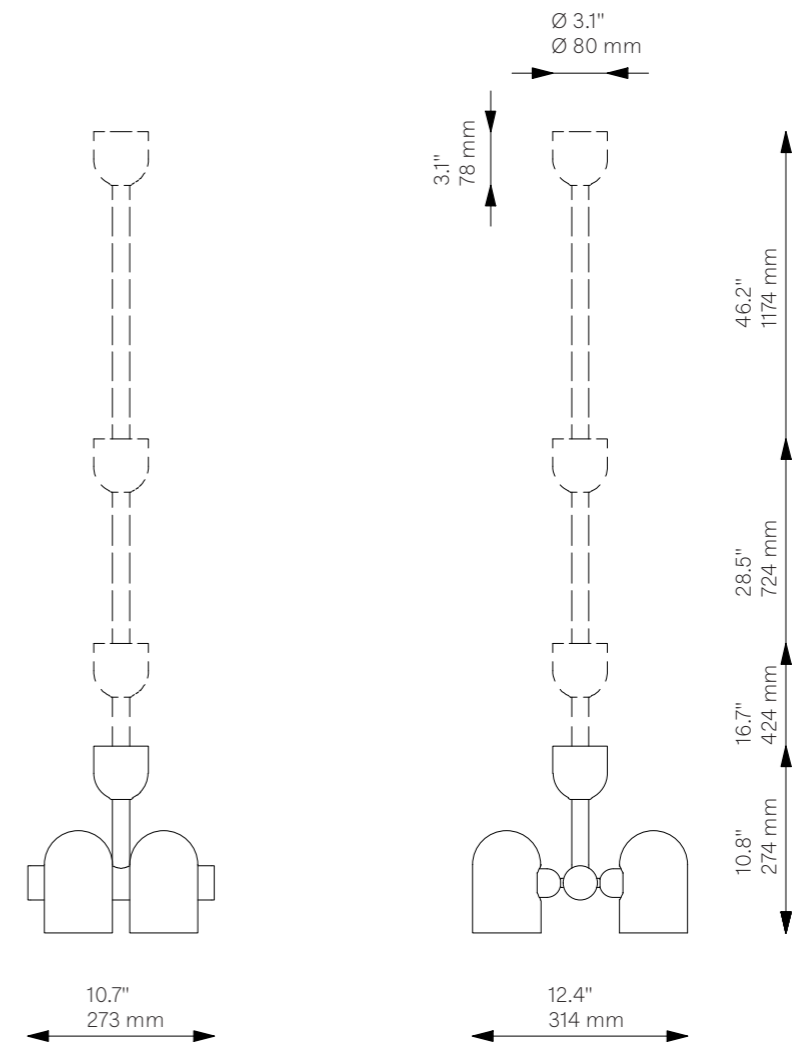

Odyssey 4

Pendant - B141

Ceiling

Glass Lampshades

4 x Ø 100 mm x H 150 mm
4 x Ø 3.9" x H 5.9"
Triplex Opal Glass (acid etch on the outside)

Weight

5.4 kg / 11.9 lb

Light Source

LED Bulb (included) 4 x 5 W LED
Max Wattage 4 x 15 W
Total Lumens 1800-2000 lm
Color Temperature 3000 K
Bulb Base E14 / E12
Bulb Size G45, max length 80 mm / 3.2"

Dimmable with electronic
Dimmers only (ELV, trailing edge)

Finishes

LBB / Lacquered Burnished Brass
BGM / Black Gunmetal
PN / Polished Nickel

Extension Rods (Included)

1 x 150 mm 1 x 300 mm 1 x 450 mm
1 x 5.9" 1 x 11.8" 1 x 17.7"