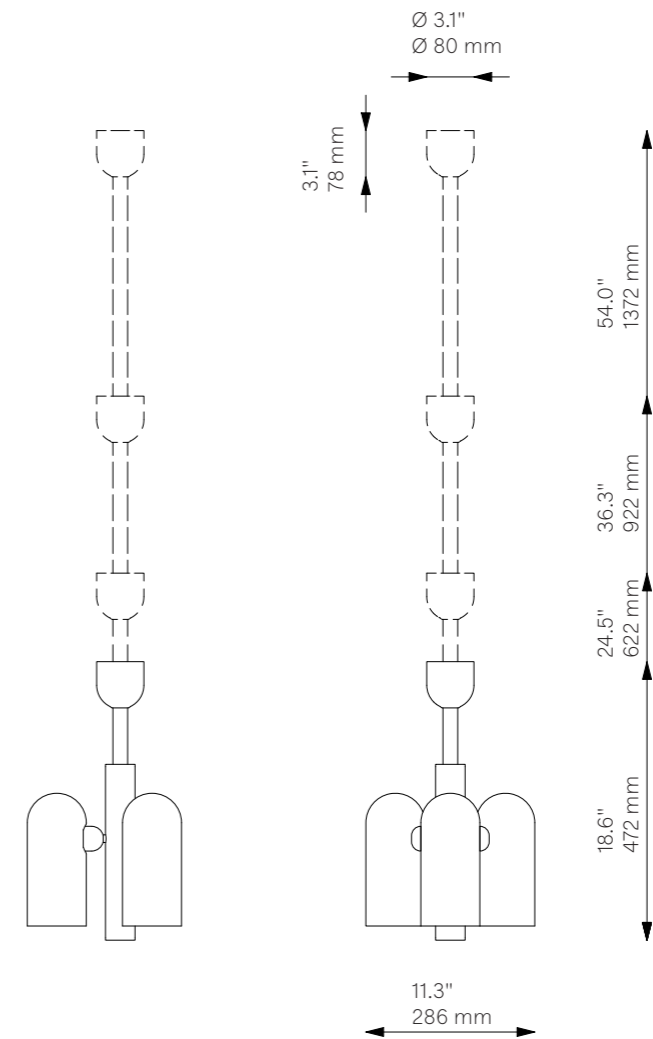

Odyssey 3

Pendant - B140

Ceiling

Glass Lampshades

3 x Ø 100 mm x H 225 mm
 3 x Ø 3.9" x H 8.9"
 Triplex Opal Glass (acid etch on the outside)

Weight

5.7 kg / 12.6 lb

Light Source

LED Bulb (included) 3 x 5 W LED
 Max Wattage 3 x 15 W
 Total Lumens 1350-1500 lm
 Color Temperature 3000 K
 Bulb Base E14 / E12
 Bulb Size G45, max length 80 mm / 3.2"

Dimmable with electronic
 Dimmers only (ELV, trailing edge)

Finishes

LBB / Lacquered Burnished Brass
 BGM / Black Gunmetal
 PN / Polished Nickel

Extension Rods (Included)

1 x 150 mm 1 x 300 mm 1 x 450 mm
 1 x 5.9" 1 x 11.8" 1 x 17.7"