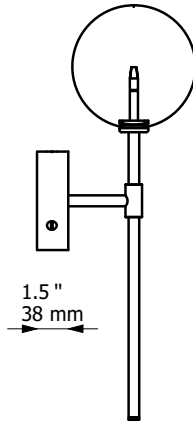

DAWN SINGLE

WALL SCONCE

CODE FOR ORDER

B110

GLASS LAMPSHADES

Ø 150 mm / Ø 5.9"

Borosilicate Transparent Glass

WEIGHT

1.8 kg / 4 lb

LIGHT SOURCE

LED bulb (included)

Max wattage

Total lumens

Color temperature

Bulb base

Dimmable with electronic
dimmers only (ELV, trailing edge)

1 x 1.6 W

1 x 20 W

180 lm

2700 K

G4

FINISHES

LBB / Lacquered Burnished Brass

BGM / Black Gunmetal

PN / Polished Nickel

5.9 "
150 mm

$\varnothing 4.7$ "
 $\varnothing 120$ mm

1.5 "
38 mm

19.9 "
505 mm

7.6 "
193 mm

SCHWUNG