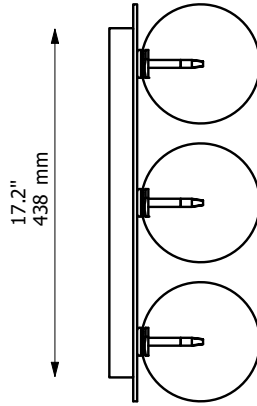

OSLO TRIPLE

WALL SCNCE

CODE FOR ORDER

B073

GLASS LAMPSHADES

Ø 150 mm / Ø 5.9"

Borosilicate Transparent Glass

WEIGHT

2.3 kg / 5.1 lb

LIGHT SOURCE

LED bulb (included)

Max wattage

Total lumens

Color temperature

Bulb base

Dimmable with electronic dimmers only (ELV, trailing edge)

PN / Polished Nickel

2.0"
50 mm

5.9 "
150 mm

17.2"
438 mm

1.2"
30 mm

7.5 "
190 mm

19.7"
500 mm