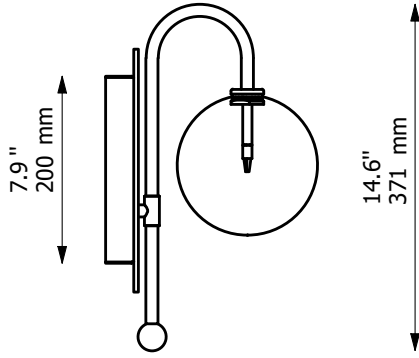

NAPLES

WALL SCNCE

CODE FOR ORDER

B068

GLASS LAMPSHADES

Ø 150 mm / Ø 5.9"

Borosilicate Transparent Glass

WEIGHT

1.6 kg / 3.5 lb

LIGHT SOURCE

LED bulb (included)

Max wattage

Total lumens

Color temperature

Bulb base

Dimmable with electronic dimmers only (ELV, trailing edge)

PN / Polished Nickel

2.0"
50 mm

5.9"
150 mm

7.9"
200 mm

1.2"
30 mm

8.9"
227 mm

14.6"
371 mm

SCHWUNG