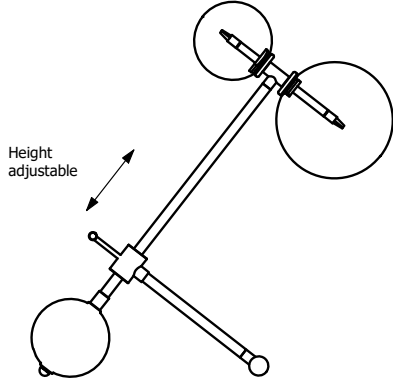

### FINISHES

LBB / Lacquered Burnished Brass

BGM / Black Gunmetal

PN / Polished Nickel

7.9 "  
200 mm

Height  
adjustable

16.8 "  
min 426 mm

21.3 "  
max 541 mm