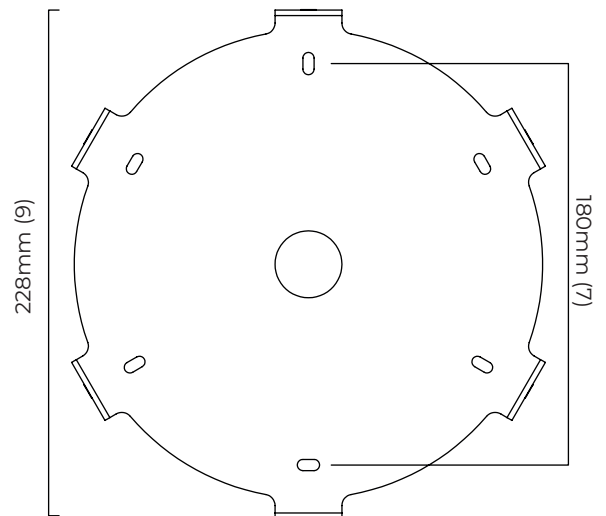

WEIGHT

20Kg (44.1lbs)
additional support around junction box required for installation

CERTIFICATION

mounting plate dimensions

AVALON CHANDELIER MEDIUM CEILING ROSE

A continuous ring of alabaster columns, encapsulated in brass or bronze creating a powerful contrast. Each column is illuminated, highlighting the unique striations of every piece of alabaster producing a sophisticated ambience.

ADDITIONAL INFORMATION ON CEILING ROSE OPTION

FINISH

satin brass (ceiling rose only)
ACCGENCRLMSB

bronze (ceiling rose only)
ACCGENCRLMBZ

WEIGHT

1kg (2.2lbs) - (ceiling rose only)

Note - LED driver inside ceiling rose.

mounting plate dimensions

AVALON CHANDELIER LARGE CEILING MOUNTING PLATE

A continuous ring of alabaster columns, encapsulated in brass or bronze creating a powerful contrast. Each column is illuminated, highlighting the unique striations of every piece of alabaster producing a sophisticated ambience.