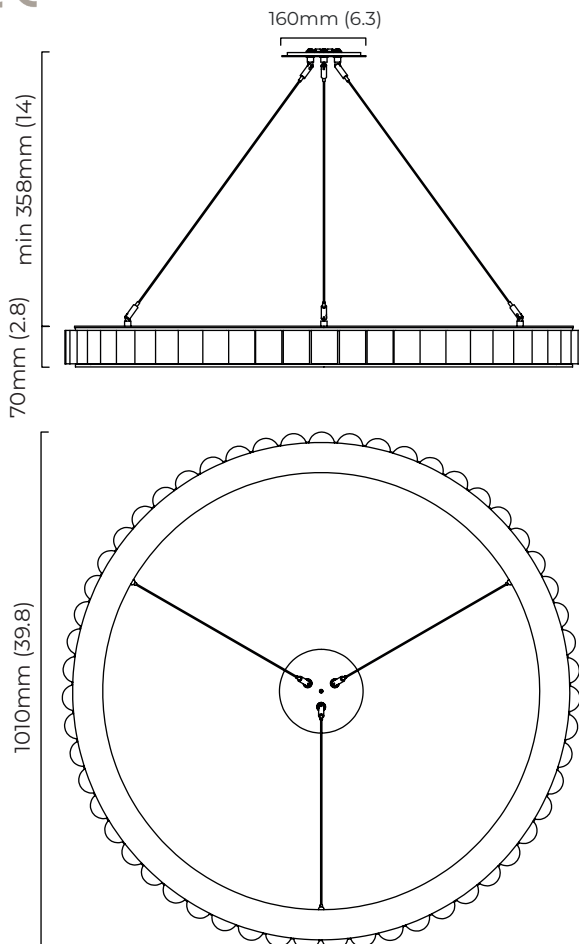

WEIGHT

20Kg (44.1lbs)
additional support around junction box required for installation

CERTIFICATION

mounting plate dimensions

AVALON CHANDELIER MEDIUM CEILING ROSE

A continuous ring of alabaster columns, encapsulated in brass or bronze creating a powerful contrast. Each column is illuminated, highlighting the unique striations of every piece of alabaster producing a sophisticated ambience.

mounting plate dimensions

AVALON CHANDELIER LARGE CEILING MOUNTING PLATE

A continuous ring of alabaster columns, encapsulated in brass or bronze creating a powerful contrast. Each column is illuminated, highlighting the unique striations of every piece of alabaster producing a sophisticated ambience.

WEIGHT

30kg (66.1lbs)

additional support around junction box required for installation

CERTIFICATION

mounting plate dimensions

AVALON CHANDELIER LARGE CEILING ROSE

A continuous ring of alabaster columns, encapsulated in brass or bronze creating a powerful contrast. Each column is illuminated, highlighting the unique striations of every piece of alabaster producing a sophisticated ambience.