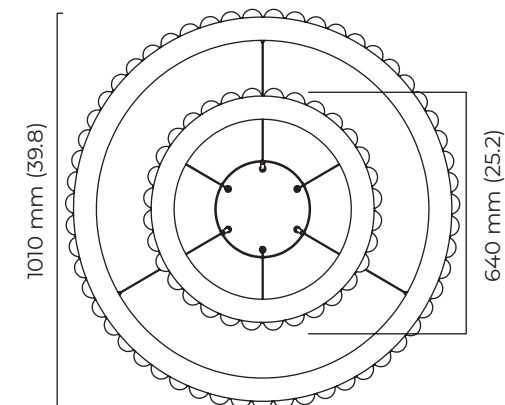

WEIGHT

20Kg (44.1lbs)
additional support around junction box required for installation

CERTIFICATION

mounting plate dimensions

AVALON CHANDELIER MEDIUM CEILING ROSE

A continuous ring of alabaster columns, encapsulated in brass or bronze creating a powerful contrast. Each column is illuminated, highlighting the unique striations of every piece of alabaster producing a sophisticated ambience.

WEIGHT

50kg (110.2lbs)

additional support around junction box required for installation

CERTIFICATION

mounting plate dimensions

AVALON HALO CHANDELIER CEILING ROSE

A continuous ring of alabaster columns, encapsulated in brass or bronze creating a powerful contrast. Each column is illuminated, highlighting the unique striations of every piece of alabaster producing a sophisticated ambience.

ADDITIONAL INFORMATION ON CEILING ROSE OPTION

FINISH

all satin brass (ceiling rose only)
ACCGENCROOSB

all bronze (ceiling rose only)
ACCGENCROOBZ

WEIGHT

1kg (2.2lbs) - (ceiling rose only)

Note - 2 x LED drivers, inside ceiling rose

mounting plate dimensions