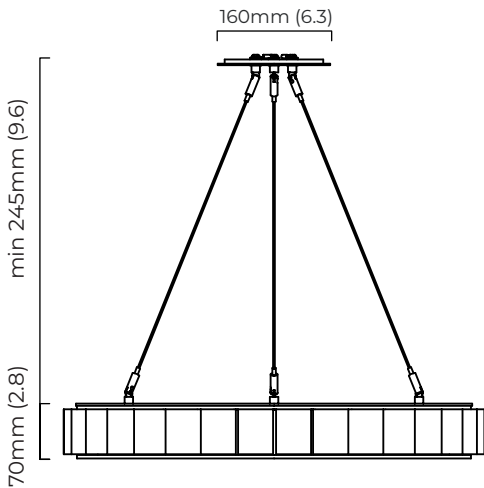

FINISH

Ceiling mounting plate

all satin brass
AVACHMSBHA

all bronze
AVACHMBZHA

BULBS

integrated LED - trailing edge dimmable - 38w - 2700k

LED driver to be installed in the cavity

driver can be placed upto 2m away from the ceiling plate

WEIGHT

20Kg (44.1lbs)
additional support around junction box required for installation

CERTIFICATION

mounting plate dimensions

AVALON CHANDELIER MEDIUM CEILING ROSE

A continuous ring of alabaster columns, encapsulated in brass or bronze creating a powerful contrast. Each column is illuminated, highlighting the unique striations of every piece of alabaster producing a sophisticated ambience.

mounting plate dimensions