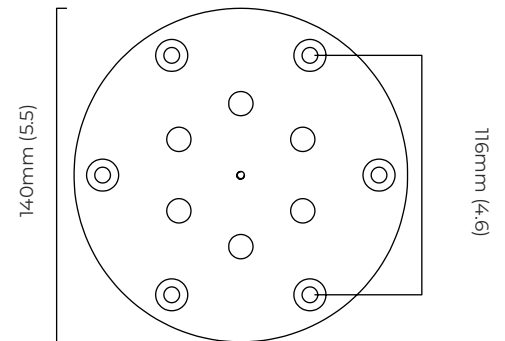

WEIGHT

20Kg (44.1lbs)
additional support around junction box required for installation

CERTIFICATION

mounting plate dimensions

AVALON CHANDELIER MEDIUM CEILING ROSE

A continuous ring of alabaster columns, encapsulated in brass or bronze creating a powerful contrast. Each column is illuminated, highlighting the unique striations of every piece of alabaster producing a sophisticated ambience.