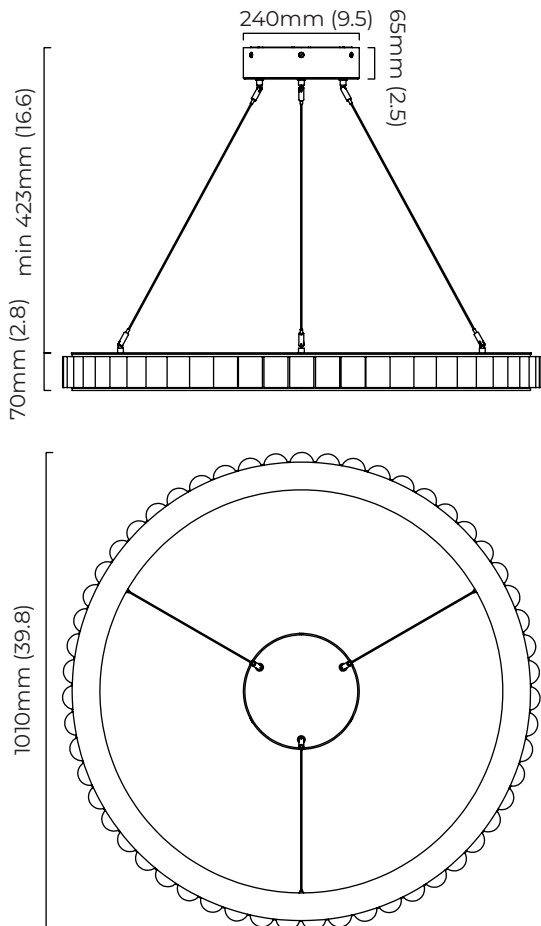

WEIGHT

20Kg (44.1lbs)
additional support around junction box required for installation

CERTIFICATION

mounting plate dimensions

AVALON CHANDELIER MEDIUM CEILING ROSE

A continuous ring of alabaster columns, encapsulated in brass or bronze creating a powerful contrast. Each column is illuminated, highlighting the unique striations of every piece of alabaster producing a sophisticated ambience.

WEIGHT

30kg (66.1lbs)

additional support around junction box required for installation

CERTIFICATION

mounting plate dimensions

AVALON CHANDELIER LARGE CEILING ROSE

A continuous ring of alabaster columns, encapsulated in brass or bronze creating a powerful contrast. Each column is illuminated, highlighting the unique striations of every piece of alabaster producing a sophisticated ambience.

ADDITIONAL INFORMATION ON CEILING ROSE OPTION

FINISH

satin brass (ceiling rose only)
ACCGENCRLMSB

bronze (ceiling rose only)
ACCGENCRLMBZ

WEIGHT

1kg (2.2lbs) - (ceiling rose only)

Note - LED driver inside ceiling rose