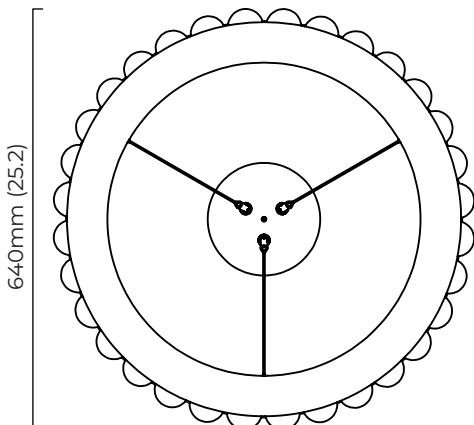

FINISH

Ceiling mounting plate

all satin brass
AVACHMSBHA

all bronze
AVACHMBZHA

BULBS

integrated LED - trailing edge dimmable - 38w - 2700k

LED driver to be installed in the cavity

driver can be placed upto 2m away from the ceiling plate

WEIGHT

20Kg (44.1lbs)
additional support around junction box required for installation

CERTIFICATION

mounting plate dimensions

AVALON CHANDELIER MEDIUM CEILING ROSE

A continuous ring of alabaster columns, encapsulated in brass or bronze creating a powerful contrast. Each column is illuminated, highlighting the unique striations of every piece of alabaster producing a sophisticated ambience.

ADDITIONAL INFORMATION ON CEILING ROSE OPTION

FINISH

satin brass (ceiling rose only)
ACCGENCRLMSB

bronze (ceiling rose only)
ACCGENCRLMBZ

WEIGHT

1kg (2.2lbs) - (ceiling rose only)

Note - LED driver inside ceiling rose.