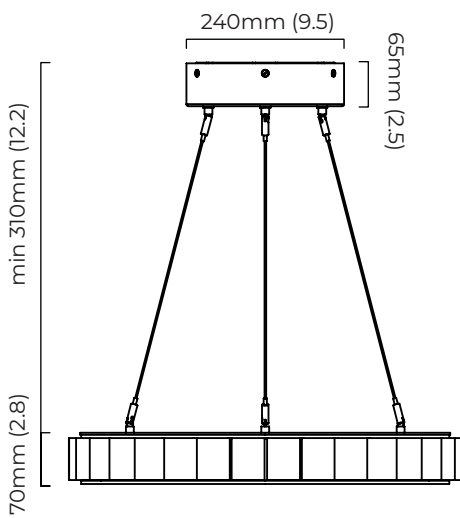

WEIGHT

20Kg (44.1lbs)
additional support around junction box required for installation

CERTIFICATION

mounting plate dimensions

AVALON CHANDELIER MEDIUM CEILING ROSE

A continuous ring of alabaster columns, encapsulated in brass or bronze creating a powerful contrast. Each column is illuminated, highlighting the unique striations of every piece of alabaster producing a sophisticated ambience.

ADDITIONAL INFORMATION ON CEILING ROSE OPTION

FINISH

satin brass (ceiling rose only)
ACCGENCRLMSB

bronze (ceiling rose only)
ACCGENCRLMBZ

WEIGHT

1kg (2.2lbs) - (ceiling rose only)

Note - LED driver inside ceiling rose.

mounting plate dimensions