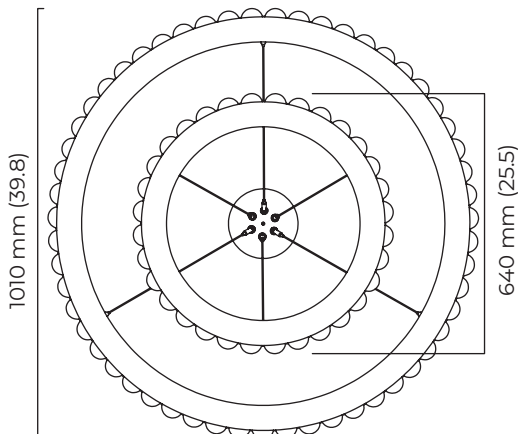

WEIGHT

20Kg (44.1lbs)
additional support around junction box required for installation

CERTIFICATION

mounting plate dimensions

AVALON CHANDELIER MEDIUM CEILING ROSE

A continuous ring of alabaster columns, encapsulated in brass or bronze creating a powerful contrast. Each column is illuminated, highlighting the unique striations of every piece of alabaster producing a sophisticated ambience.

WEIGHT

30kg (66.1lbs)

additional support around junction box required for installation

CERTIFICATION

mounting plate dimensions

AVALON CHANDELIER LARGE CEILING ROSE

A continuous ring of alabaster columns, encapsulated in brass or bronze creating a powerful contrast. Each column is illuminated, highlighting the unique striations of every piece of alabaster producing a sophisticated ambience.

WEIGHT

50kg (110.2lbs)

additional support around junction box required for installation

CERTIFICATION

mounting plate dimensions

AVALON HALO CHANDELIER CEILING ROSE

A continuous ring of alabaster columns, encapsulated in brass or bronze creating a powerful contrast. Each column is illuminated, highlighting the unique striations of every piece of alabaster producing a sophisticated ambience.