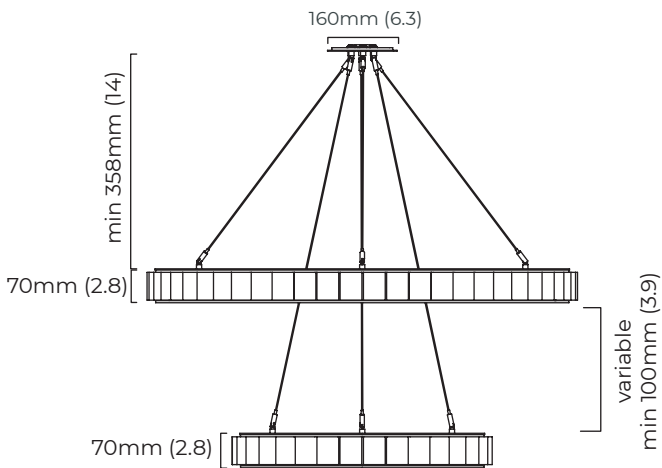

AVALON HALO CHANDELIER CEILING MOUNTING PLATE

A continuous ring of alabaster columns, encapsulated in brass or bronze creating a powerful contrast. Each column is illuminated, highlighting the unique striations of every piece of alabaster producing a sophisticated ambience.

FINISH

Ceiling mounting plate

all satin brass
AVACHOSBHA

all bronze
AVACHOBZHA

BULBS

integrated LED - trailing edge dimmable - 38w + 67w - 2700k

2 x LED drivers, to be installed in the cavity

drivers can be placed upto 2m away from the ceiling plate

WEIGHT

50kg (110.2lbs)

additional support around junction box required for installation

CERTIFICATION