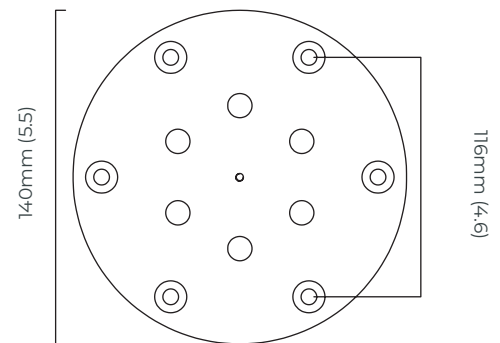

WEIGHT

50kg (110.2lbs)

additional support around junction box required for installation

CERTIFICATION

mounting plate dimensions

AVALON HALO CHANDELIER CEILING ROSE

A continuous ring of alabaster columns, encapsulated in brass or bronze creating a powerful contrast. Each column is illuminated, highlighting the unique striations of every piece of alabaster producing a sophisticated ambience.