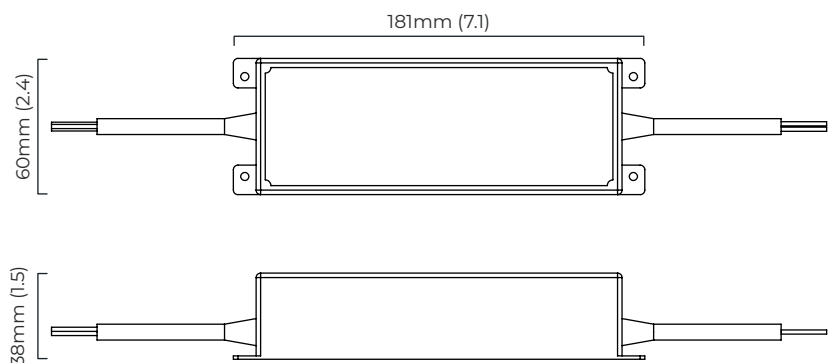

FINISH

Ceiling mounting plate

all satin brass
AVACHMSBHA

all bronze
AVACHMBZHA

BULBS

integrated LED - trailing edge dimmable - 38w - 2700k

LED driver to be installed in the cavity

driver can be placed upto 2m away from the ceiling plate

WEIGHT

20Kg (44.1lbs)
additional support around junction box required for installation

CERTIFICATION

mounting plate dimensions

AVALON CHANDELIER MEDIUM CEILING ROSE

A continuous ring of alabaster columns, encapsulated in brass or bronze creating a powerful contrast. Each column is illuminated, highlighting the unique striations of every piece of alabaster producing a sophisticated ambience.

ADDITIONAL INFORMATION ON CEILING ROSE OPTION

FINISH

satin brass (ceiling rose only)
ACCGENCRLMSB

bronze (ceiling rose only)
ACCGENCRLMBZ

WEIGHT

1kg (2.2lbs) - (ceiling rose only)

Note - LED driver inside ceiling rose.

mounting plate dimensions

AVALON CHANDELIER LARGE CEILING MOUNTING PLATE

A continuous ring of alabaster columns, encapsulated in brass or bronze creating a powerful contrast. Each column is illuminated, highlighting the unique striations of every piece of alabaster producing a sophisticated ambience.