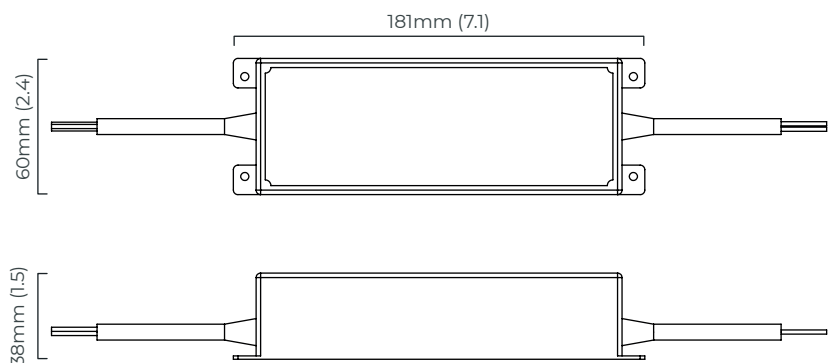

FINISH

Ceiling mounting plate

all satin brass
AVACHOSBHA

all bronze
AVACHOBZHA

BULBS

integrated LED - trailing edge dimmable - 38w + 67w - 2700k

2 x LED drivers, to be installed in the cavity

drivers can be placed upto 2m away from the ceiling plate

WEIGHT

50kg (110.2lbs)

additional support around junction box required for installation

CERTIFICATION

mounting plate dimensions

AVALON HALO CHANDELIER CEILING ROSE

A continuous ring of alabaster columns, encapsulated in brass or bronze creating a powerful contrast. Each column is illuminated, highlighting the unique striations of every piece of alabaster producing a sophisticated ambience.

ADDITIONAL INFORMATION ON CEILING ROSE OPTION

FINISH

all satin brass (ceiling rose only)
ACCGENCROOSB

all bronze (ceiling rose only)
ACCGENCROOBZ

WEIGHT

1kg (2.2lbs) - (ceiling rose only)

Note - 2 x LED drivers, inside ceiling rose