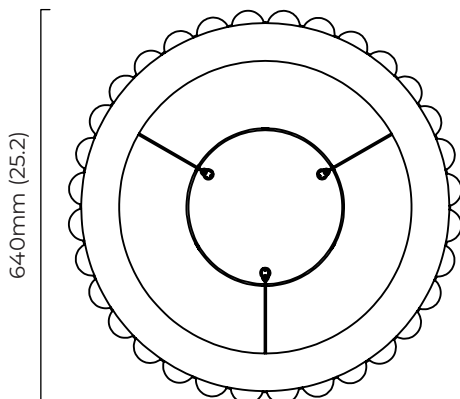

WEIGHT

20Kg (44.1lbs)
additional support around junction box required for installation

CERTIFICATION

mounting plate dimensions

AVALON CHANDELIER MEDIUM CEILING ROSE

A continuous ring of alabaster columns, encapsulated in brass or bronze creating a powerful contrast. Each column is illuminated, highlighting the unique striations of every piece of alabaster producing a sophisticated ambience.

ADDITIONAL INFORMATION ON CEILING ROSE OPTION

FINISH

satin brass (ceiling rose only)
ACCGENCRLMSB

bronze (ceiling rose only)
ACCGENCRLMBZ

WEIGHT

1kg (2.2lbs) - (ceiling rose only)

Note - LED driver inside ceiling rose.

mounting plate dimensions

AVALON CHANDELIER LARGE CEILING MOUNTING PLATE

A continuous ring of alabaster columns, encapsulated in brass or bronze creating a powerful contrast. Each column is illuminated, highlighting the unique striations of every piece of alabaster producing a sophisticated ambience.