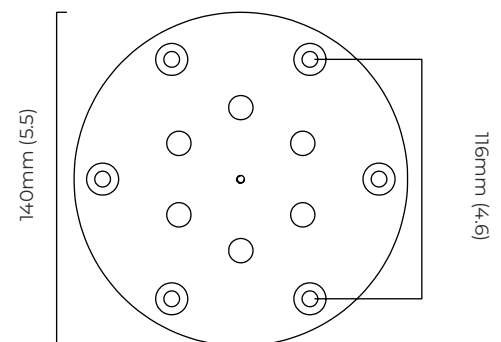

WEIGHT

30kg (66.1lbs)

additional support around junction box required for installation

CERTIFICATION

mounting plate dimensions

AVALON CHANDELIER LARGE CEILING ROSE

A continuous ring of alabaster columns, encapsulated in brass or bronze creating a powerful contrast. Each column is illuminated, highlighting the unique striations of every piece of alabaster producing a sophisticated ambience.