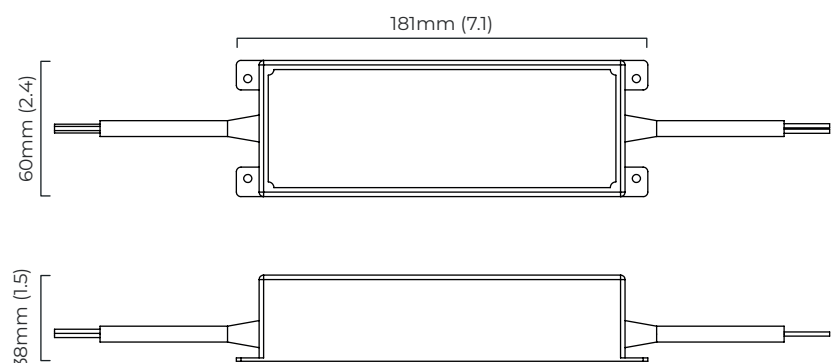

WEIGHT

20Kg (44.1lbs)
additional support around junction box required for installation

CERTIFICATION

mounting plate dimensions

AVALON CHANDELIER MEDIUM CEILING ROSE

A continuous ring of alabaster columns, encapsulated in brass or bronze creating a powerful contrast. Each column is illuminated, highlighting the unique striations of every piece of alabaster producing a sophisticated ambience.

mounting plate dimensions

AVALON CHANDELIER LARGE CEILING MOUNTING PLATE

A continuous ring of alabaster columns, encapsulated in brass or bronze creating a powerful contrast. Each column is illuminated, highlighting the unique striations of every piece of alabaster producing a sophisticated ambience.

WEIGHT

30kg (66.1lbs)

additional support around junction box required for installation

CERTIFICATION

mounting plate dimensions

AVALON CHANDELIER LARGE CEILING ROSE

A continuous ring of alabaster columns, encapsulated in brass or bronze creating a powerful contrast. Each column is illuminated, highlighting the unique striations of every piece of alabaster producing a sophisticated ambience.

ADDITIONAL INFORMATION ON CEILING ROSE OPTION

FINISH

satin brass (ceiling rose only)
ACCGENCRLMSB

bronze (ceiling rose only)
ACCGENCRLMBZ

WEIGHT

1kg (2.2lbs) - (ceiling rose only)

Note - LED driver inside ceiling rose