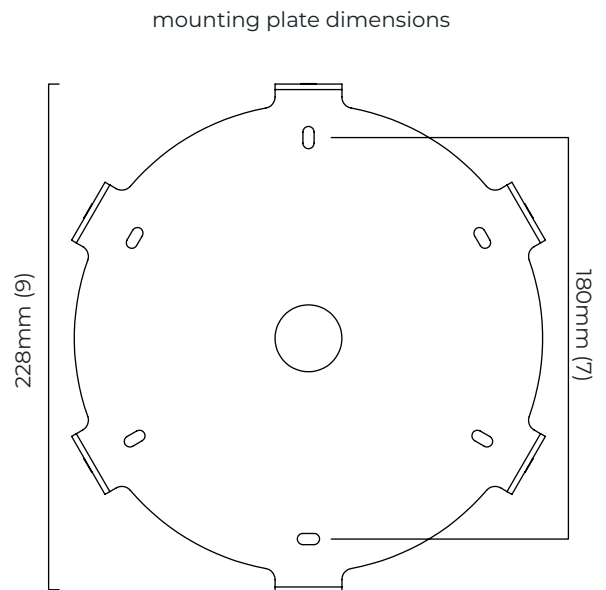

WEIGHT

30kg (66.1lbs)

additional support around junction box required for installation

CERTIFICATION

mounting plate dimensions

AVALON CHANDELIER LARGE CEILING ROSE

A continuous ring of alabaster columns, encapsulated in brass or bronze creating a powerful contrast. Each column is illuminated, highlighting the unique striations of every piece of alabaster producing a sophisticated ambience.

ADDITIONAL INFORMATION ON CEILING ROSE OPTION

FINISH

satin brass (ceiling rose only)
ACCGENCRLMSB

bronze (ceiling rose only)
ACCGENCRLMBZ

WEIGHT

1kg (2.2lbs) - (ceiling rose only)

Note - LED driver inside ceiling rose