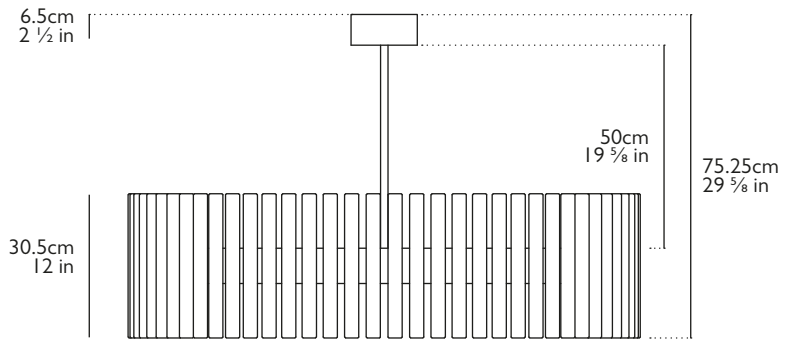

### Ceiling Plate / Canopy

H 6.5cm x Dia 14cm - H 2 1/2 in x Dia 5 1/2 in

Polished stainless steel

### Weight

Product (net) 24kg / 53 lbs

Dia 108.5cm - Dia 42 3/4 in

Dia 14cm - Dia 5 1/2 in

Dia 108.5cm - Dia 42 3/4 in

For more information please contact:

US & Canada Inquiries: +1 212 804 8477 - sales@leebroom.com