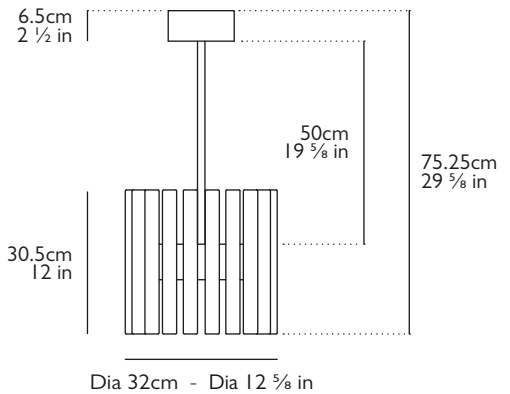

### Dimensions

Aurora Ring I (20): Dia 32cm - Dia 12 5/8 in

Bulb: H 30.5cm x Dia 3cm - H 12 in x Dia 1 1/8 in

The rod length can be adjusted in increments of 16cm / 6 1/4 in, 50cm / 19 5/8 in and 100cm / 39 3/8 in or a combination of. The overall drop height will change accordingly.

### Ceiling Plate / Canopy

H 6.5cm x Dia 14cm - H 2 1/2 in x Dia 5 1/2 in

Polished stainless steel

### Weight

Product (net) 6kg / 13.3 lbs

Dia 32cm - Dia 12 5/8 in

Dia 14cm - Dia 5 1/2 in

For more information please contact:

US & Canada Inquiries: +1 212 804 8477 - sales@leebroom.com

UK & Global Inquiries: +44 207 820 0742 - 95 Rivington Street, London, EC2A 3AY - info@leebroom.com