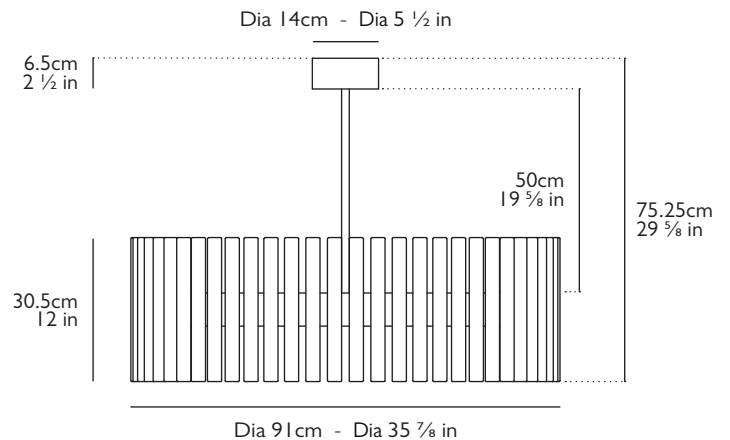

LEE BROOM

AURORA RING 4 (60)

DETAILS

Product Codes	110-130V	220-240V
Aurora Ring 4 (60)	AUR0160	AUR0060

Materials

Polished stainless steel & reeded glass

Illumination

120W, 2700k, CRI 95

Bulb: 2W linear LED filament, 200 lumen, 25k hrs, 60x supplied

Dimming

Dimmable. 20% - 100% with selected dimmers.

Mains voltage. Trailing edge.

Please contact us for recommended dimmers

Certification

CE (220-240v), UL (110-130v)

Dimensions

Aurora Ring 4 (60): Dia 91cm - Dia 35 7/8 in

Bulb: H 30.5cm x Dia 3cm - H 12 in x Dia 1 1/8 in

Suspension

Polished stainless steel rod, Dia 1.6cm - 5/8 in

Supplied with 50cm / 19 5/8 in length rod as standard, giving overall drop height of 75.25cm / 29 5/8 in from ceiling to underside of bulb.

The rod length can be adjusted in increments of 16cm / 6 1/4 in, 50cm / 19 5/8 in and 100cm / 39 3/8 in or a combination of. The overall drop height will change accordingly.

Ceiling Plate / Canopy

H 6.5cm x Dia 14cm - H 2 1/2 in x Dia 5 1/2 in

Polished stainless steel

Weight

Product (net) 19kg / 42 lbs

For more information please contact:

US & Canada Inquiries: +1 212 804 8477 - sales@leebroom.com

UK & Global Inquiries: +44 207 820 0742 - 95 Rivington Street, London, EC2A 3AY - info@leebroom.com

www.leebroom.com

0921 rev05