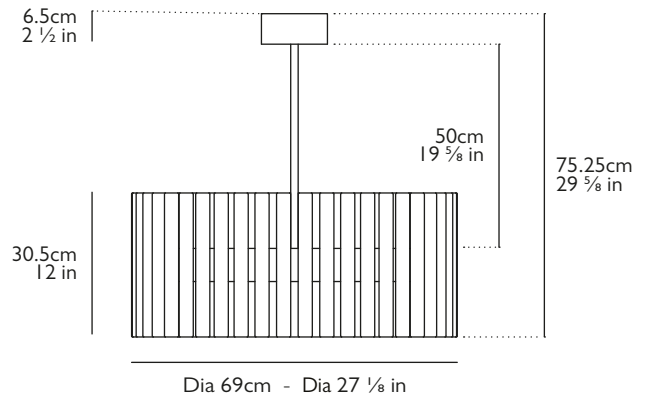

### Dimensions

Aurora Ring I (20): Dia 32cm - Dia 12 5/8 in

Bulb: H 30.5cm x Dia 3cm - H 12 in x Dia 1 1/8 in

The rod length can be adjusted in increments of 16cm / 6 1/4 in, 50cm / 19 5/8 in and 100cm / 39 3/8 in or a combination of. The overall drop height will change accordingly.

### Ceiling Plate / Canopy

H 6.5cm x Dia 14cm - H 2 1/2 in x Dia 5 1/2 in

Polished stainless steel

### Weight

Product (net) 14kg / 31 lbs

Dia 69cm - Dia 27 1/8 in

Dia 14cm - Dia 5 1/2 in

For more information please contact:

US & Canada Inquiries: +1 212 804 8477 - sales@leebroom.com

UK & Global Inquiries: +44 207 820 0742 - 95 Rivington Street, London, EC2A 3AY - info@leebroom.com