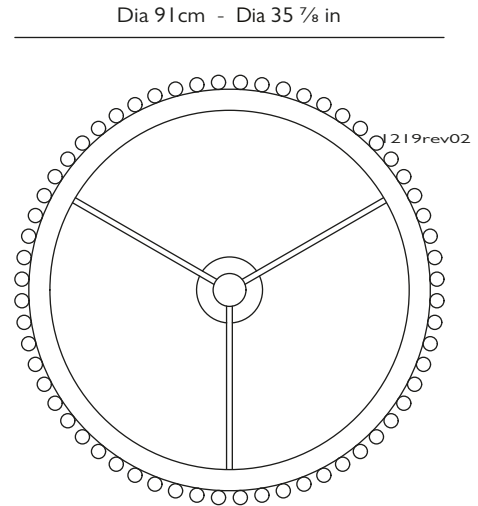

LEE BROOM

AURORA RING 4 (60)

DETAILS

Product Codes	110-130V	220-240V
Aurora Ring 4 (60)	AUR0160	AUR0060

Materials

Polished stainless steel & reeded glass

Illumination

120W, 2700k, CRI 95

Bulb: 2W linear LED filament, 200 lumen, 25k hrs, 60x supplied

Dimming

Dimmable. 20% - 100% with selected dimmers.

Mains voltage. Trailing edge.

Please contact us for recommended dimmers

Certification

CE (220-240v), UL (110-130v)

Dimensions

Aurora Ring 4 (60): Dia 91cm - Dia 35 7/8 in

Bulb: H 30.5cm x Dia 3cm - H 12 in x Dia 1 1/8 in

Suspension

Polished stainless steel rod, Dia 1.6cm - 5/8 in

Supplied with 50cm / 19 5/8 in length rod as standard, giving overall drop height of 75.25cm / 29 5/8 in from ceiling to underside of bulb.

The rod length can be adjusted in increments of 16cm / 6 1/4 in, 50cm / 19 5/8 in and 100cm / 39 3/8 in or a combination of. The overall drop height will change accordingly.

Ceiling Plate / Canopy

H 6.5cm x Dia 14cm - H 2 1/2 in x Dia 5 1/2 in

Polished stainless steel

Weight

Product (net) 19kg / 42 lbs

For more information please contact:

US & Canada Inquiries: +1 212 804 8477 - sales@leebroom.com

UK & Global Inquiries: +44 207 820 0742 - 95 Rivington Street, London, EC2A 3AY - info@leebroom.com

www.leebroom.com

0921 rev05