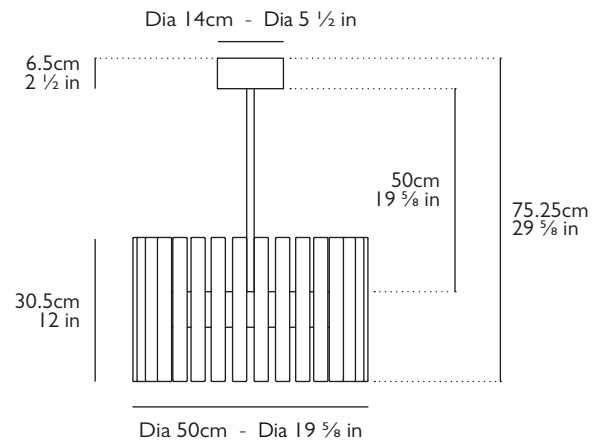

### Dimensions

Aurora Ring I (20): Dia 32cm - Dia 12 5/8 in

Bulb: H 30.5cm x Dia 3cm - H 12 in x Dia 1 1/8 in

The rod length can be adjusted in increments of 16cm / 6 1/4 in, 50cm / 19 5/8 in and 100cm / 39 3/8 in or a combination of. The overall drop height will change accordingly.

### Dimensions

Aurora Ring 2 (32): Dia 50cm - Dia 19 5/8 in

Bulb: H 30.5cm x Dia 3cm - H 12 in x Dia 1 1/8 in