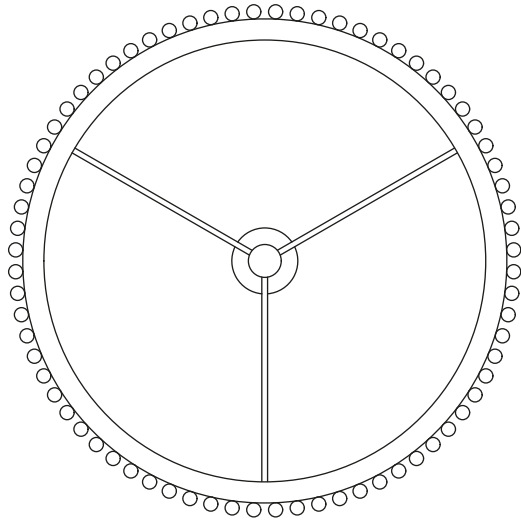

### Ceiling Plate / Canopy

H 6.5cm x Dia 14cm - H 2 1/2 in x Dia 5 1/2 in

Polished stainless steel

### Weight

Product (net) 24kg / 53 lbs

Dia 108.5cm - Dia 42 3/4 in

Dia 14cm - Dia 5 1/2 in

Dia 108.5cm - Dia 42 3/4 in

For more information please contact:

US & Canada Inquiries: +1 212 804 8477 - sales@leebroom.com