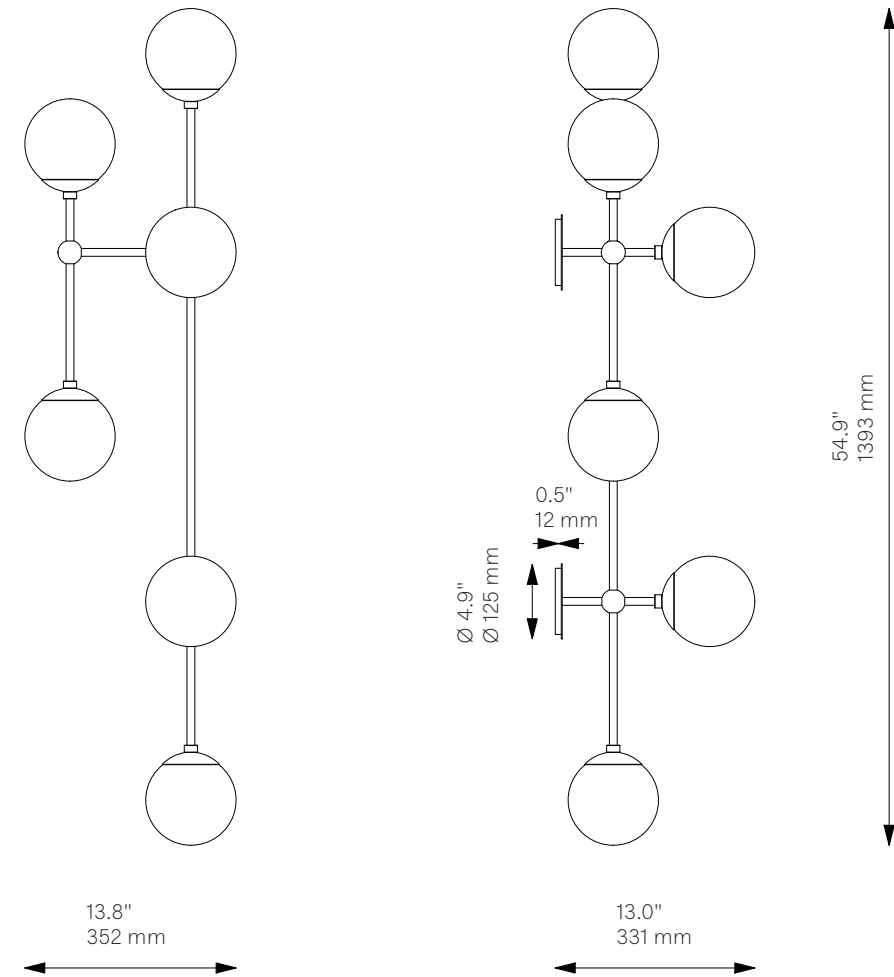

Armstrong 6 R

Flush Mount - B610

Globe Collection

Glass Lampshades

6 x Ø 150 mm / Ø 5.9"
Soda Lime Marble Glass
* More options on page 184

Weight

5.8 kg / 12.8 lb

Light Source

LED Bulb (included)	6 x 5 W
Max Wattage	6 x 10 W
Total Lumens	2700-3000 lm
Color Temperature	2700 K
Bulb Base	E14 / E12

Dimmable with electronic
Dimmers only (ELV, trailing edge)

Finishes

LBB / Lacquered Burnished Brass
BGM / Black Gunmetal
PN / Polished Nickel

Armstrong 6 L

Flush Mount - B573

Globe Collection

Glass Lampshades

6 x Ø 150 mm / Ø 5.9"
Soda Lime Marble Glass
* More options on page 184

Weight

5.8 kg / 12.8 lb

Light Source