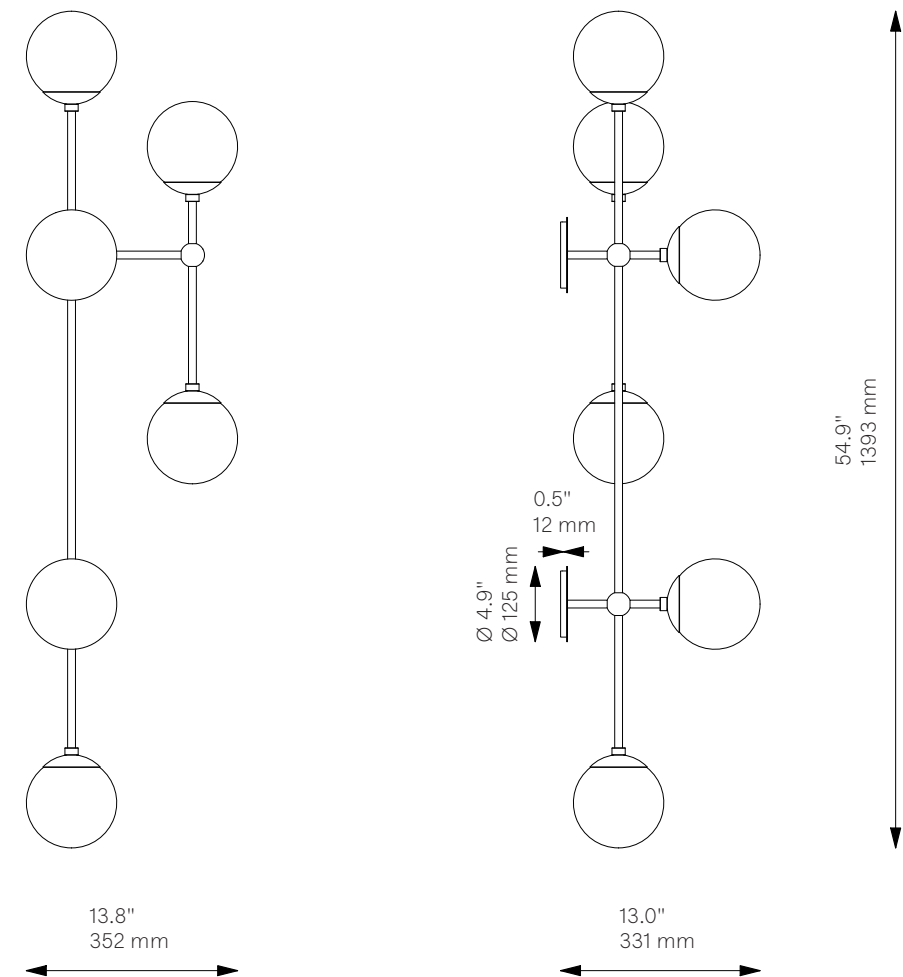

Armstrong 6 R

Flush Mount - B610

Globe Collection

Glass Lampshades

6 x Ø 150 mm / Ø 5.9"
Soda Lime Marble Glass
* More options on page 184

Weight

5.8 kg / 12.8 lb

Light Source

LED Bulb (included)	6 x 5 W
Max Wattage	6 x 10 W
Total Lumens	2700-3000 lm
Color Temperature	2700 K
Bulb Base	E14 / E12

Dimmable with electronic
Dimmers only (ELV, trailing edge)

Finishes

LBB / Lacquered Burnished Brass
BGM / Black Gunmetal
PN / Polished Nickel

Armstrong 6 L

Flush Mount - B573

Globe Collection

Glass Lampshades

6 x Ø 150 mm / Ø 5.9"
Soda Lime Marble Glass
* More options on page 184

Weight

5.8 kg / 12.8 lb

Light Source